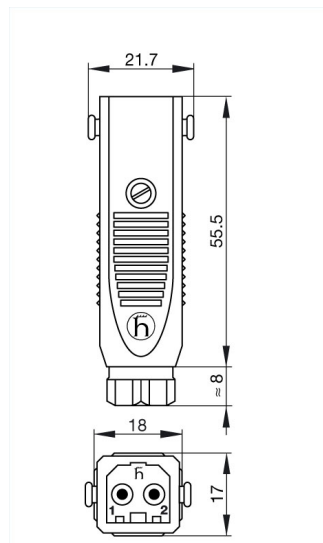

## STAS 20 grau/grey

Industrial Connectors:Rectangular connectors ST-series:Cable plug

### Product description

Description	Cable plug with strain relief
Type	STAS 20 grau/grey
Order No.	931 265-106
Type of contact	male
Number of contacts	2 + PE
Cable gland	PG 7
Cable diameter	4 mm to 6.5 mm
Conductor size	max. 1.5 mm <sup>2</sup>
Housing Color	grey
Contact bearer color	black

### Technical data

Pin dimensions	2 mm
Rated voltage	250 V AC/DC
Rated current	DC 10 A / AC 16 A
Contact resistance	≤ 5 mOhm
Type of termination	screw