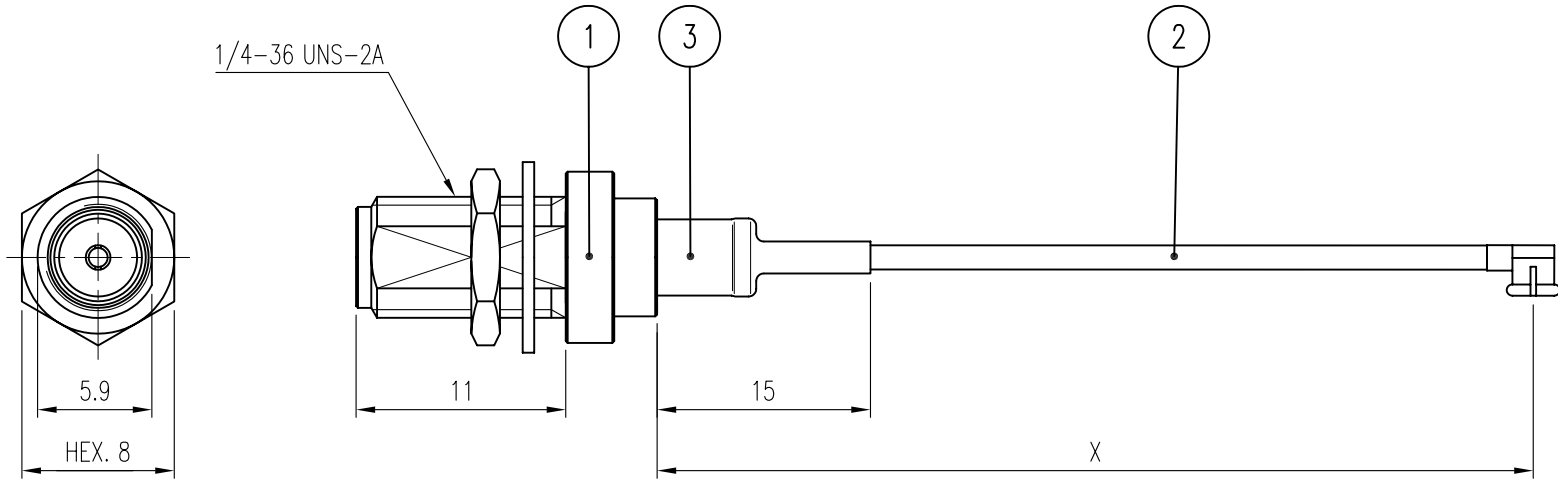

WORK ST											REVISION		
	REV	DESCRIPTION	DATE										
ST(Old)											△		
ST(Rev)											△		

3	BONDING TUBE	1	SUMITOMO	C3-003-0	∅6.4x15(Black)
2	RF CONN. & CABLE ASSY	1	Amphenol	A-1PA-113-XXXG1	AMC CONN
1	CONNECTOR	1	Amphenol	K314-639-001	SMA(F)BH
NO.	DESCRIPTION	Q'TY	VENDER	PART NO.	REMARKS

CUSTOMER	DATE	2007. 1. 17.			
	APPROVED BY				
CUSTOMER CODE	CHECKED BY				
	DRAWN BY				
	SCALE	UNIT	WEIGHT	AMPHENOL TITLE <i>A-1PA-113-XXXG1-SMA(F)FO</i>	
	2.5/1	mm	—		
				A4	DWG NO.
					SHEET