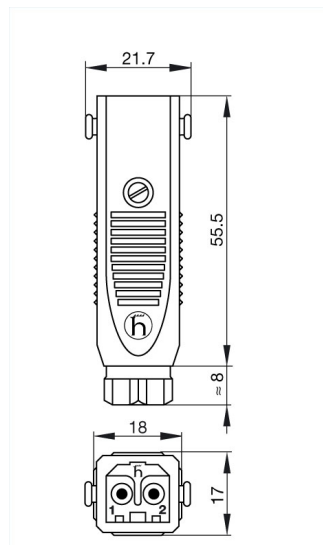

STAS 200 grau/grey

Industrial Connectors:Rectangular connectors ST-series:Cable plug

Product description

Description	Cable plug with strain relief and coding fin
Type	STAS 200 grau/grey
Order No.	932 038-106
Type of contact	male
Number of contacts	2 + PE
Cable gland	PG 7
Cable diameter	4 mm to 6.5 mm
Conductor size	max. 1.5 mm ²
Housing Color	grey
Contact bearer color	black

Drawing

Technical data

Pin dimensions	2 mm
Rated voltage	250 V AC/DC
Rated current	DC 10 A / AC 16 A
Contact resistance	≤ 5 mOhm
Type of termination	screw

Material

Contact material	Cu Zn
Contact surface material	Sn
Contact bearer material	PA
Housing material	PA

Environmental conditions

Protection class (IEC 60529)	IP 54
Pollution severity	3
Temperature range	-30 °C to +90 °C

Inflammability class

Housing	UL 94 HB
Contact bearer	UL 94 V-1
Approvals	
UL	UL
VDE	VDE
SEV	SEV
Packing unit	
Packaging unit	100 pieces
Scope of delivery and accessories	
Accessories to order separately	safety brackets STASI 2, order no. 732 044-000