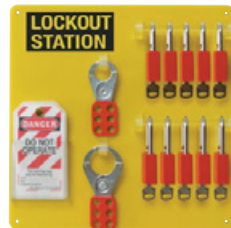

12-Lock Board

Can hold up to 12 padlocks