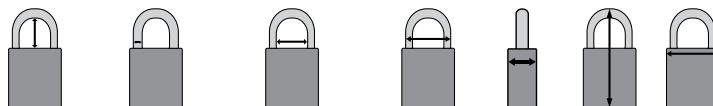

Traditional Nylon Compact Padlocks

Traditional Nylon Compact Padlocks

Compact & Lightweight padlocks - easy to use for effective energy control!

- Non-conductive nylon body and aluminium shackle
- Minimum weight for padlock is only 40 g
- Key retaining system
- Maximum Operation Temperature 120 °C
- Colour coding allows for easy identification of Lockout teams during maintenance programmes
- Small shackle diameter ideal for lockout ready equipment with 5 mm holes
- Optional Laser Engraving on Front, Back & Sides

Locks are supplied keyed different. 1 key supplied with each padlock.

Custom keying options available. Supplied with Padlock labels in English/French.

i The compact safety padlock is perfect for small space applications and where lightweight and easy to carry locks are needed. For even more durable applications, please refer to Brady's range of padlocks with 6.50 mm diam shackles for more durability.