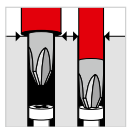

Slim

Deep-set screws and spring tension elements can be reached easily and safely

Slim

Alcance con facilidad y seguridad los tornillos profundos y elementos con resorte de tracción