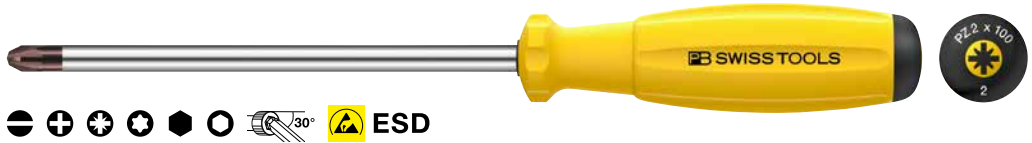

ESD TOOLS

HERRAMIENTAS ESD

ESD, electrostatic discharge

The PB Swiss Tools ESD screwdrivers: for all workplaces at which electrostatic charges or discharges can lead to hazards or damage:

- Discharges: in the case of sensitive electronic components and in environments at risk of explosion
- Charges: in clean rooms to prevent the attraction of contaminating particles

The PB Swiss Tools ESD tool handles ensure safe dissipation of electrostatic charges. The surface resistance of the dissipative plastic is 1 M Ω to 1 G Ω (106 to 109 Ohm).

ESD, electrostatic discharge (descarga electrostática)

Los destornilladores ESD (antiestáticos) de PB Swiss Tools: Para aquellos puestos de trabajo en los que las cargas o descargas electrostáticas pueden suponer un riesgo o causar daños:

- Descargas: en caso de componentes electrónicos sensibles y en áreas con peligro de explosión
- Cargas: en salas limpias para evitar la atracción de partículas contaminantes

Los mangos de los destornilladores ESD de PB Swiss Tools garantizan una derivación segura de las cargas electrostáticas. La resistencia superficial del plástico disipador alcanza los 1 M Ω –1 G Ω (106–109 ohmios).

One glance, one reach: The right tool is quickly available thanks to screw symbol and size at the end of the handle.

Un vistazo, un mango: la herramienta correcta a mano rápidamente gracias al símbolo del tornillo y a la indicación del tamaño al final del mango.

Electrostatically dissipating
Protects sensitive electronics components
For ESD-safe workplaces

Derivación de la carga electrostática
Protege los componentes electrónicos sensibles
Para conseguir lugares de trabajo con protección
antiestática