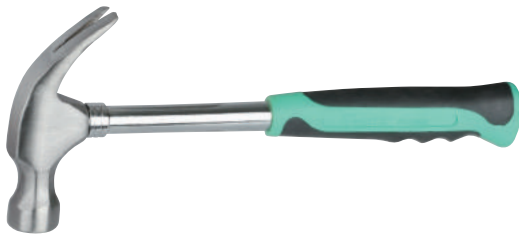

▶ PD-2609 8 oz Curved Claw Hammer

Material	Weight	OAL.(mm)	Individual packing
Handle: PP/TPR, S45C	227g (8 oz/0.5 lb)	250	Hanger