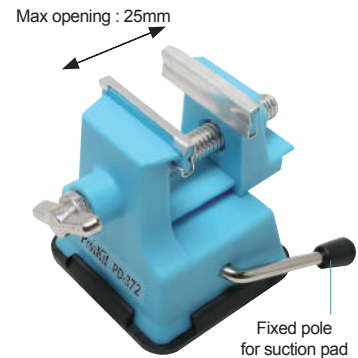

▶ PD-372 Mini Vise

Individual packing
Blister card