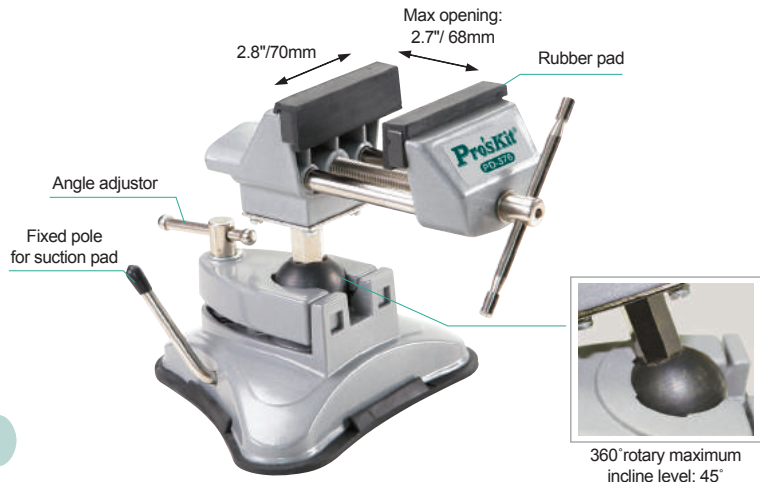

## ▶ PD-376 Multi-Angle Swivel-Actions Vacu-Vise

- Swivels 360° and tilts 90° to desired angle.
- Equipped with slide-on rubber jaw for fragile work.
- 6 1/4" (158mm) triangular base.
- Aluminum die-cast construction.
- Light weight and durable.

Individual packing  
Plain box+Color label

**Note** • Suction areas must be smooth, flat and clean.  
• Adding a little water under vacuum base is recommended.