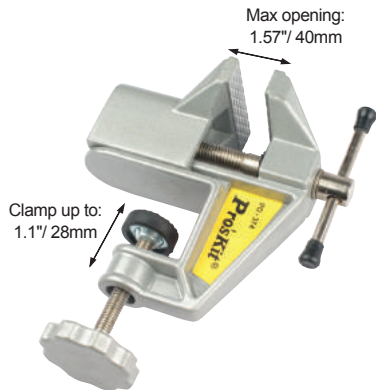

▶ PD-374 Hobby Vise

Individual packing
Blister card