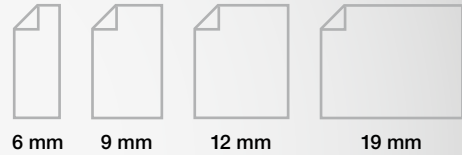

Recommended label options

Standard D1 Labels

For use in LabelManager™ Series

Standard polyester labels for hundreds of tasks around the office or home office, such as filing and storage.

All DYMO® D1 labels are temperature, UV and water resistant with an easy-peel split back for effortless application.

Label Widths*

Print labels in the following widths

* Not all label makers print every size shown

D1 Label Colours*

For full D1 label overview, see page 26

* Colour options vary by label width

Paper pre-cut filing labels also available