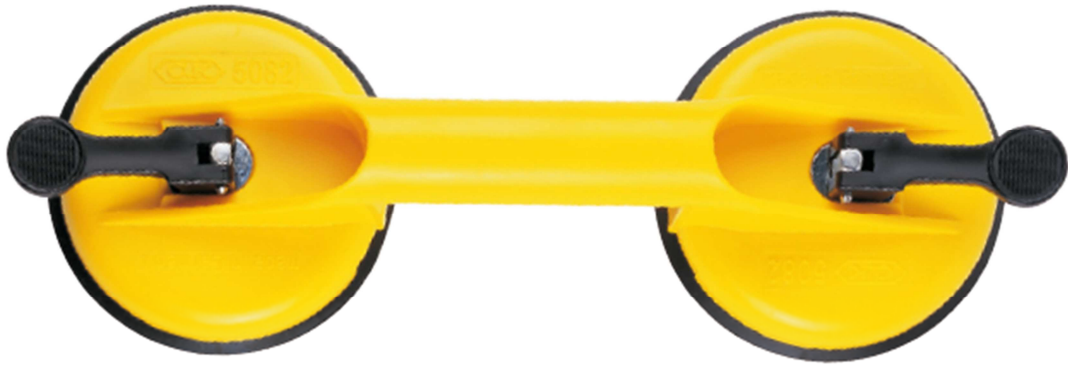

- Lever action, double suction cup designed to lift up to 60kg

Suction lifter - 60kg

Item Number			
T5082	320mm 12 ³ / ₄ "	60kg	1

Distrelec-Part: 951167
ELFA-Part: 8071309

- Clamp action suction cup designed to lift up to 30kg

Suction lifter - 30kg

Item Number			
T5081	120mm 4 ³ / ₄ "	30kg	1

Distrelec-Part: 958425
ELFA-Part: 8071310