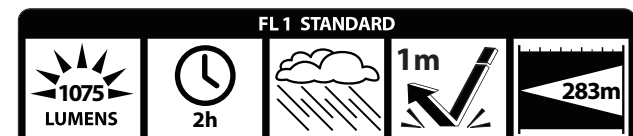

PACKAGING "TRY IT" STYLE

INOVA T5 TACTICAL LED FLASHLIGHT

ITEM	Current	Suggested
T5D-01-R7	____	____