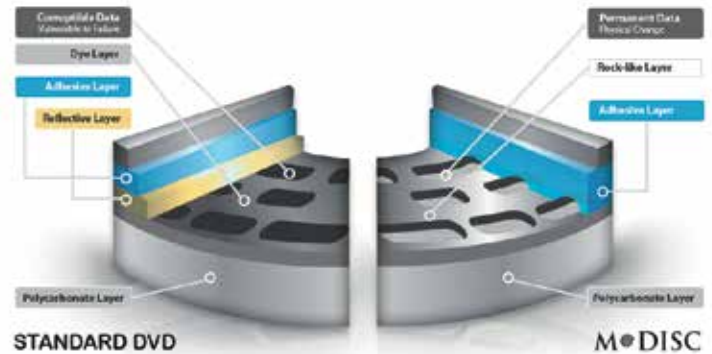

BLU-RAY

- High capacity for high definition (HD) video or long-term archiving
- Dual layer (DL) discs with two recording layers for 50GB storage
- BD-R XL - three recording layers for 100GB storage