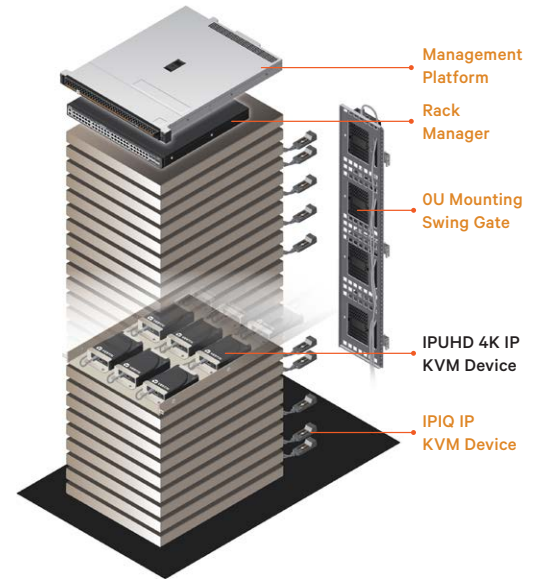

- **Scale to your needs:** Meet diverse connectivity and resolution needs. Support remote workers with low to high video and color resolution that's ideal for a wide range of use cases. Leverage native USB-C for plug and play connectivity and flexible adaptors to meet diverse business needs.

- IP addressable 4K KVM device
- 4K (3840 x 2160) @ 30Hz, 1920 x 1200 @ 60HZ
- 24-bit color for rich user experience
- USB-C connector cable
- Powered over PoE via LAN1 port
- Secure Boot
- LAN2 for Service Processor connectivity
- Video adapters for HDMI, DP, and MiniDP
- Serial connections over MicroUSB

**Vertiv™ Avocent®
ADX Ecosystem**

Ordering Details	Description
ADX-RM1048PDAC-400	Avocent® ADX Rack Manager, 48 PoE Ports
ADX-IPUHD-400	Avocent® ADX IPUHD 4K IP KVM device
ADX-MP1000DAC-400	Avocent® ADX Management Platform*
ADX-HDMI-400	Avocent® ADX 4K HDMI Adapter
ADX-DP-400	Avocent® ADX 4K Display Port IP KVM Adapter
ADX-MINIDP-400	Avocent® ADX 4K Mini Display Port Adapter
ADX-RMK-106	Avocent® ADX 4K 1U Rack Mount Kit
ADX-RMK-107	Avocent® ADX 4K Vertical, 21U Gate

*The Vertiv™ Avocent® ADX Management Platform is not required in all situations. Typically used for site aggregation.
Note: VGA is supported via HDMI connector and a 3rd party VGA adapter

Feature	Technical Specification	
Video Resolution	4K, 24bit color up to 30HZ	
	1920 x 1200, 1920 x 1080, 1024 x 768 and lower resolutions up to 60HZ	
Ports	Network	2 x 1G LAN ports - 1 x PoE, 1 x Service Processor connectivity
	Video In/Data	1 x USB-C with alt mode DisplayPort
	Serial	1 x Micro USB
	Power	1 x Power port
Power	1 PoE port	802.3 @ Type 2 PoE+
	External Power Supply	+5V 25W
Environmental	Storage	-4 to 158 degrees F (-20 to 70 degrees C)
	Operating	32 to 122 degrees F (0 to 50 degrees C)
Other	LED lights	2 x Tri color lights
Dimensions & Weight	Length	6.6 in. / 168 mm
	Width	4.1 in. / 105 mm
	Height	1.6 in. / 41 mm
	Weight	0.73 lbs / 0.332 kg

Vertiv.com | Vertiv Headquarters, 1050 Dearborn Drive, Columbus, OH, 43085, USA

© 2021 Vertiv Group Corp. All rights reserved. Vertiv™ and the Vertiv logo are trademarks or registered trademarks of Vertiv Group Corp. All other names and logos referred to are trade names, trademarks or registered trademarks of their respective owners. While every precaution has been taken to ensure accuracy and completeness here, Vertiv Group Corp. assumes no responsibility, and disclaims all liability, for damages resulting from use of this information or for any errors or omissions. Specifications, rebates and other promotional offers are subject to change at Vertiv's sole discretion upon notice.