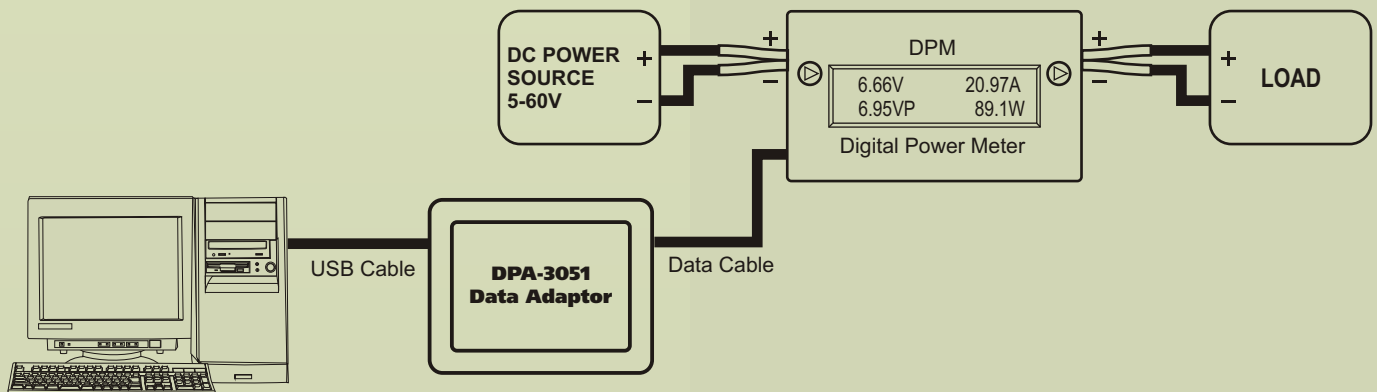

DPA-3051 Connection Diagram

Features

- Extra portable design
- Support USB 2.0
- Self powered to support DPM for offline analysis
- DPM application software
- Support Windows 7/ Vista/ XP/ Server 2003/ 2000/ 98SE

Description

DPA-3051 is data adapter for connecting Digital Power Meters DPM-3232, DPM-3221 to PC through USB 2.0 connection. By using proprietary DPM application software, it allows you to extract and analysis data stored in DPM. The downloaded data can be saved in your PC in commonly used data format for other applications use. It works with DPM either online or offline. The graphical interface of the application software enables you to do instant data analysis. Besides data analysis, it also displays real-time reading of voltage, current and power of DPM online.