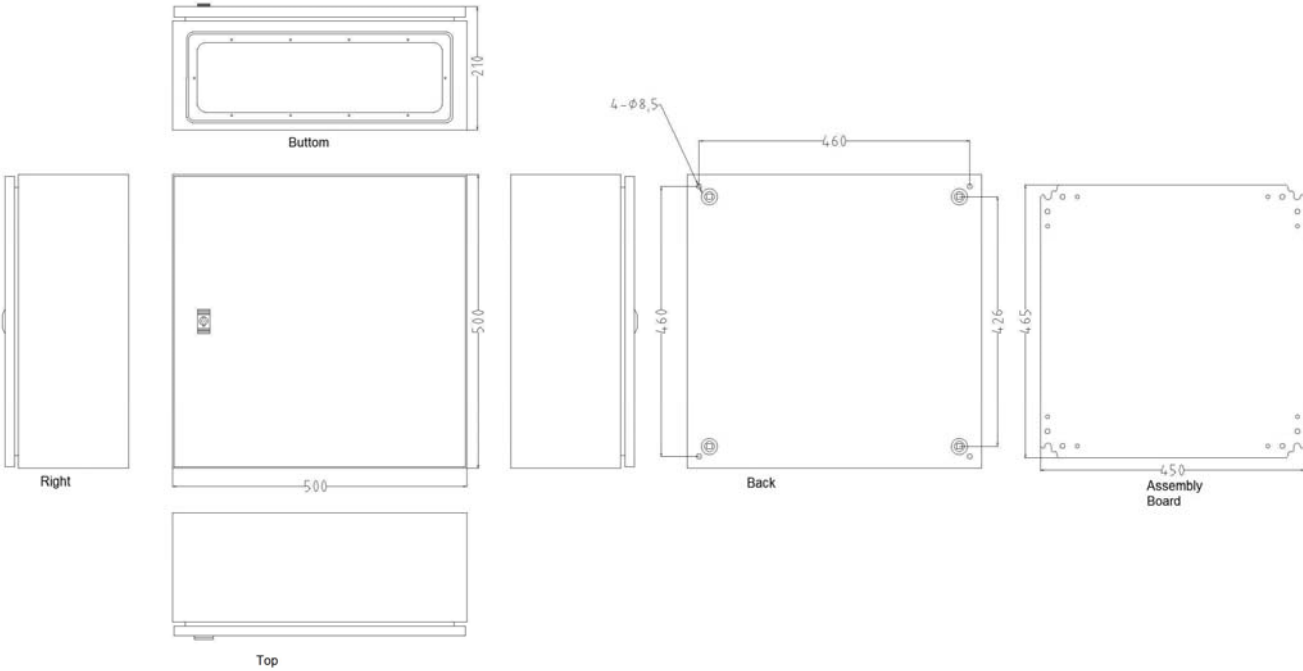

# Mild Steel IP66 Wall Box, 500x500x210mm

unit: +/-0.5mm