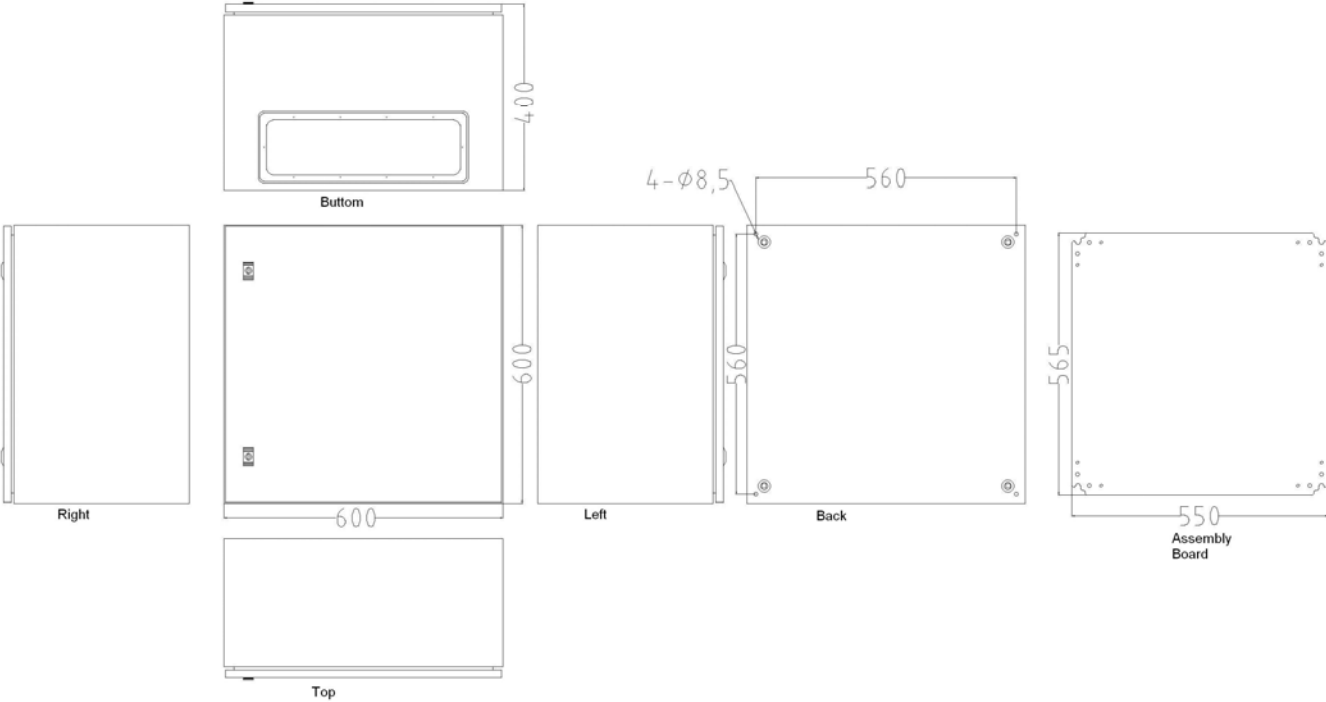

Mild Steel IP66 Wall Box, 600x600x400mm

unit: +/-0.8mm