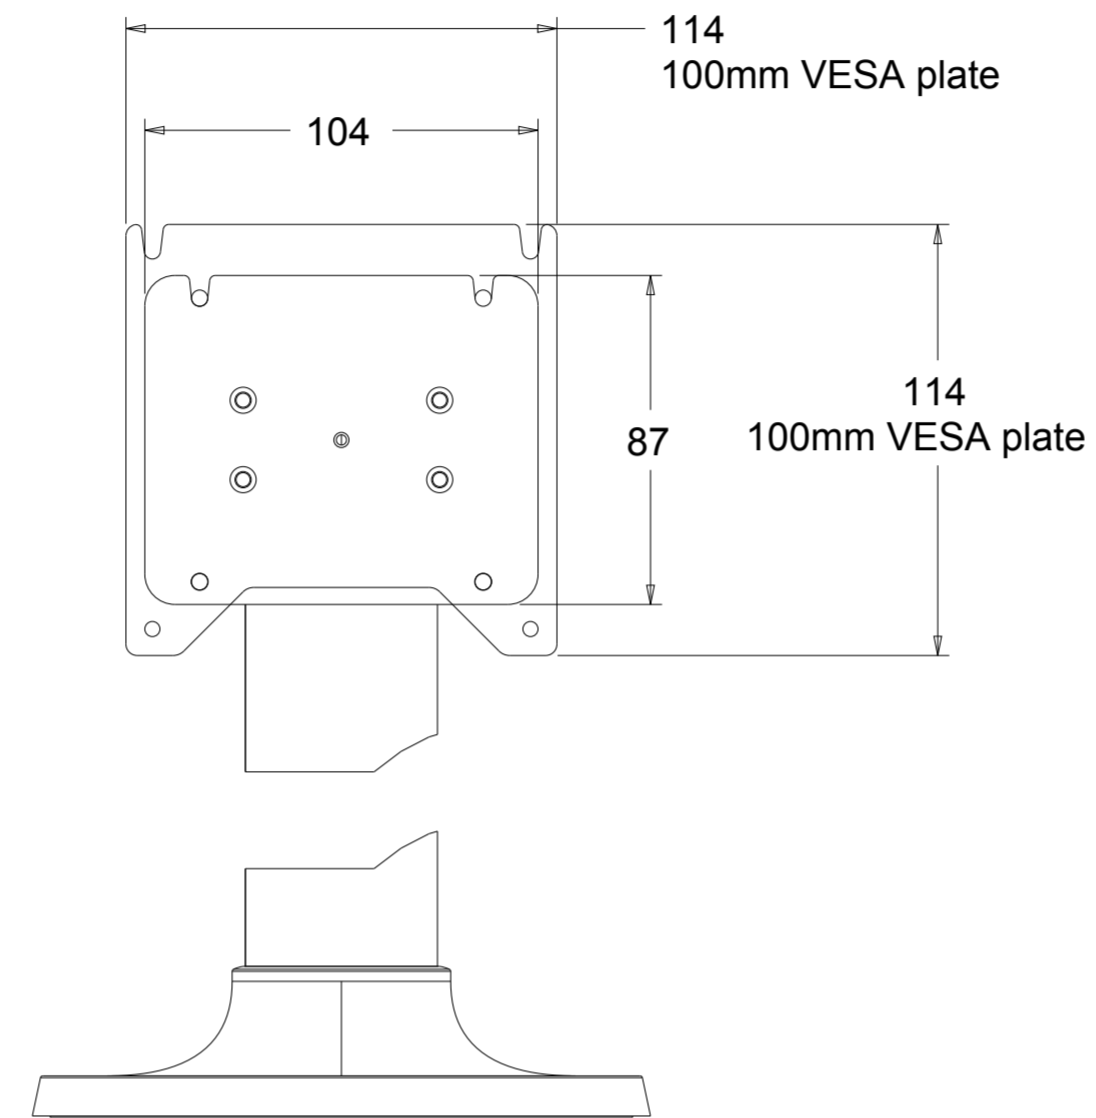

ELO BOLT-DOWN POLE MOUNTS

E047458  
E047663  
E047864

MOUNTING HOLES