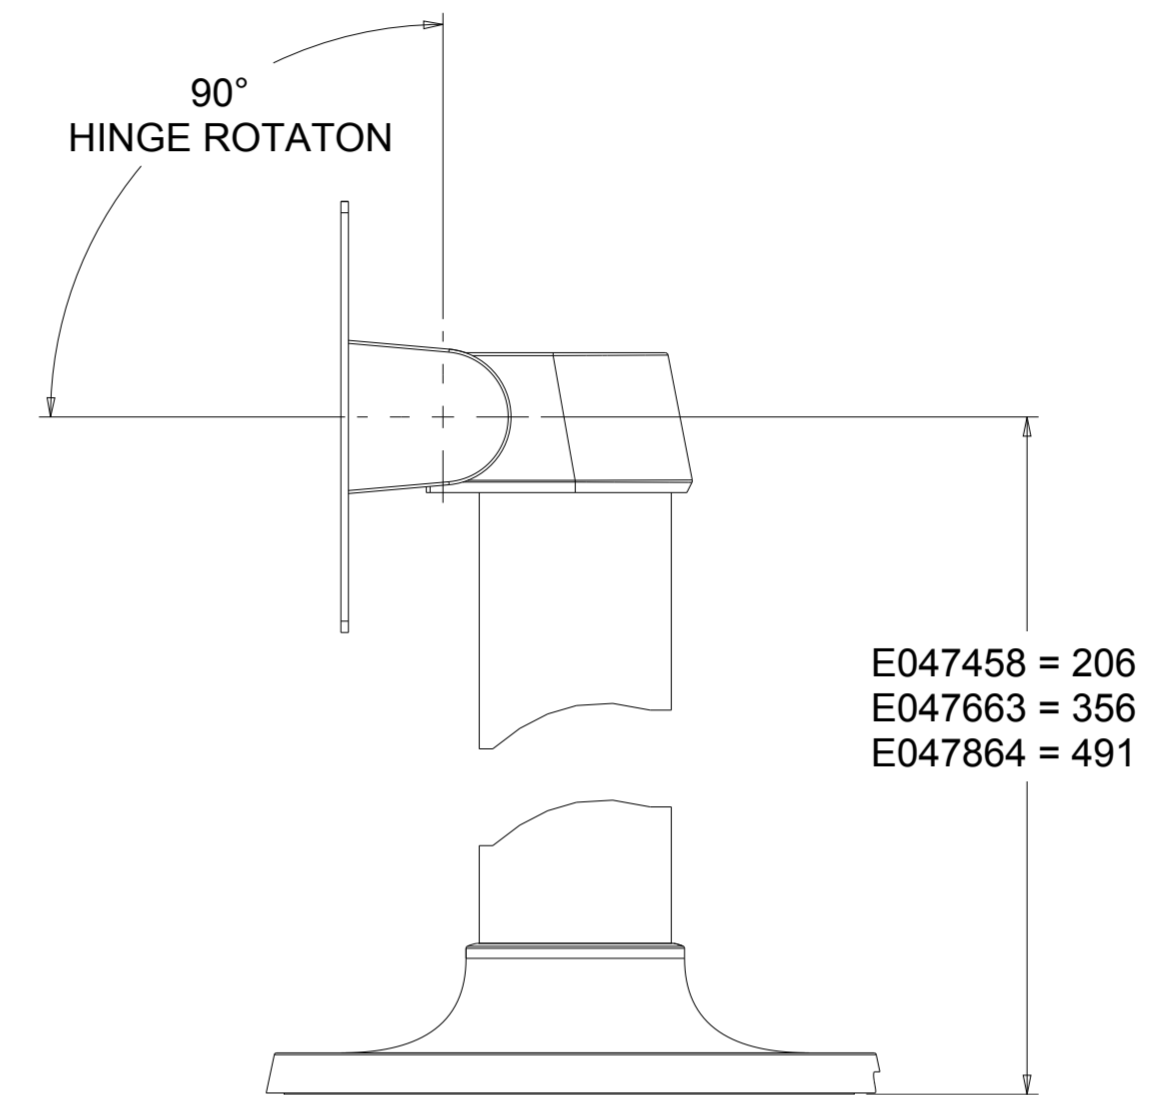

ELO BOLT-DOWN POLE MOUNTS

E047458  
E047663  
E047864

MOUNTING HOLES