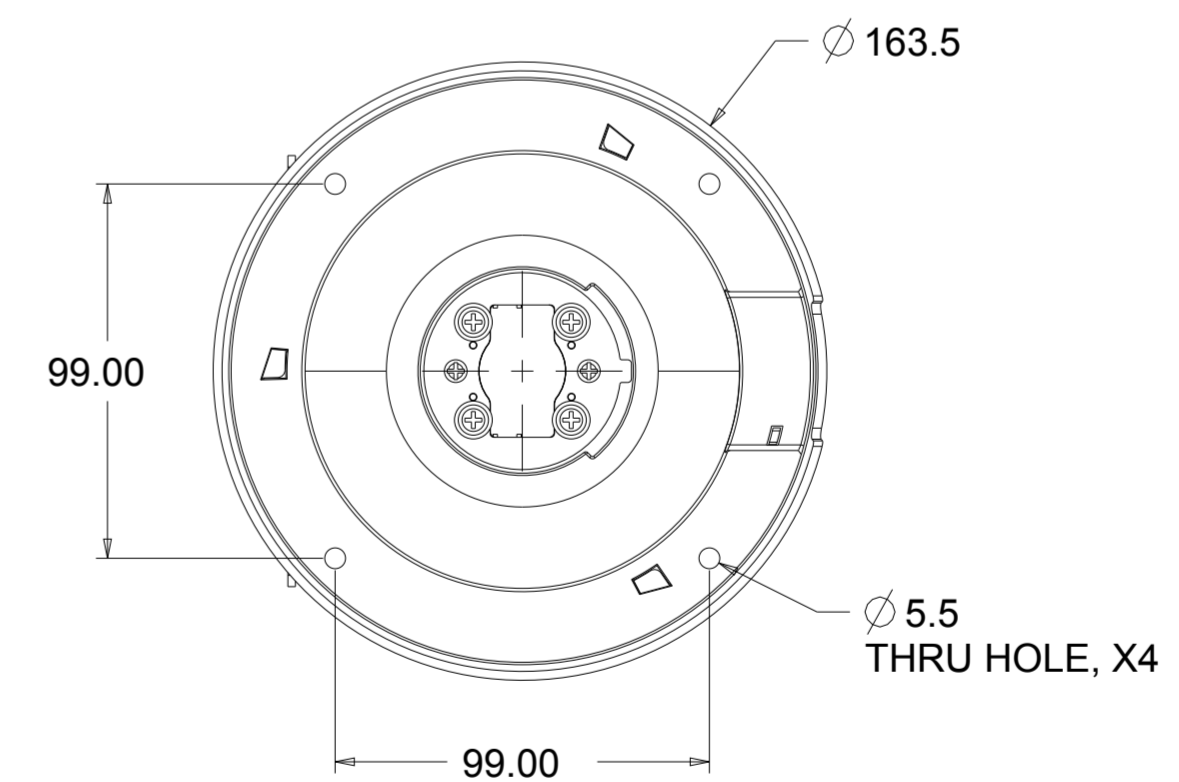

ELO BOLT-DOWN POLE MOUNTS

E047458  
E047663  
E047864

MOUNTING HOLES