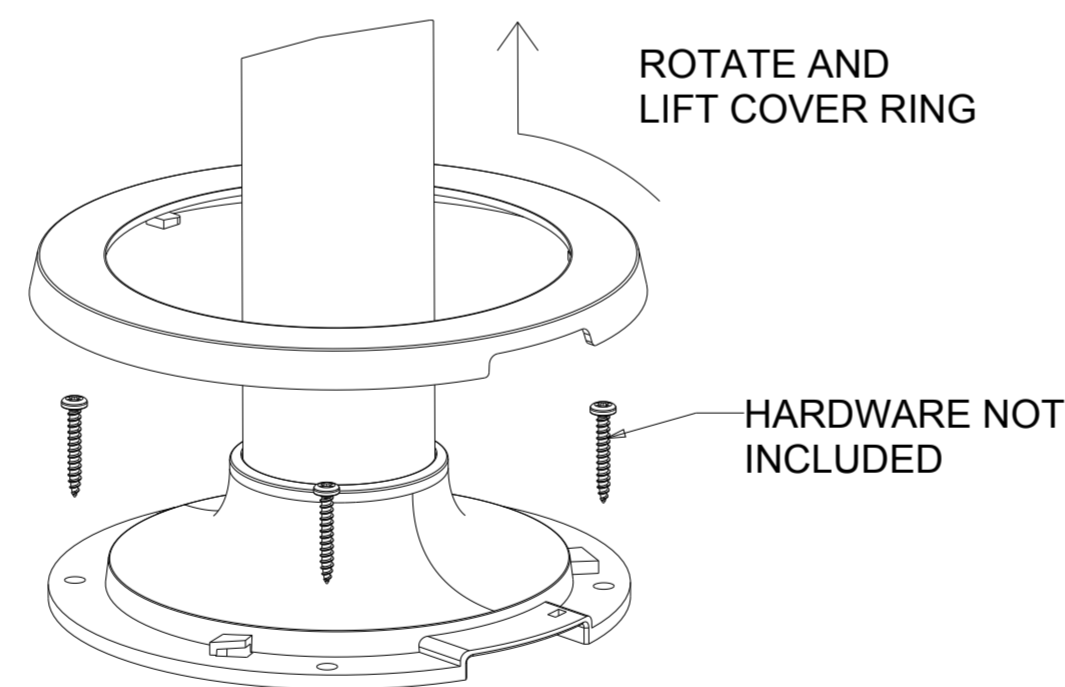

ELO BOLT-DOWN POLE MOUNTS

E047458  
E047663  
E047864

MOUNTING HOLES