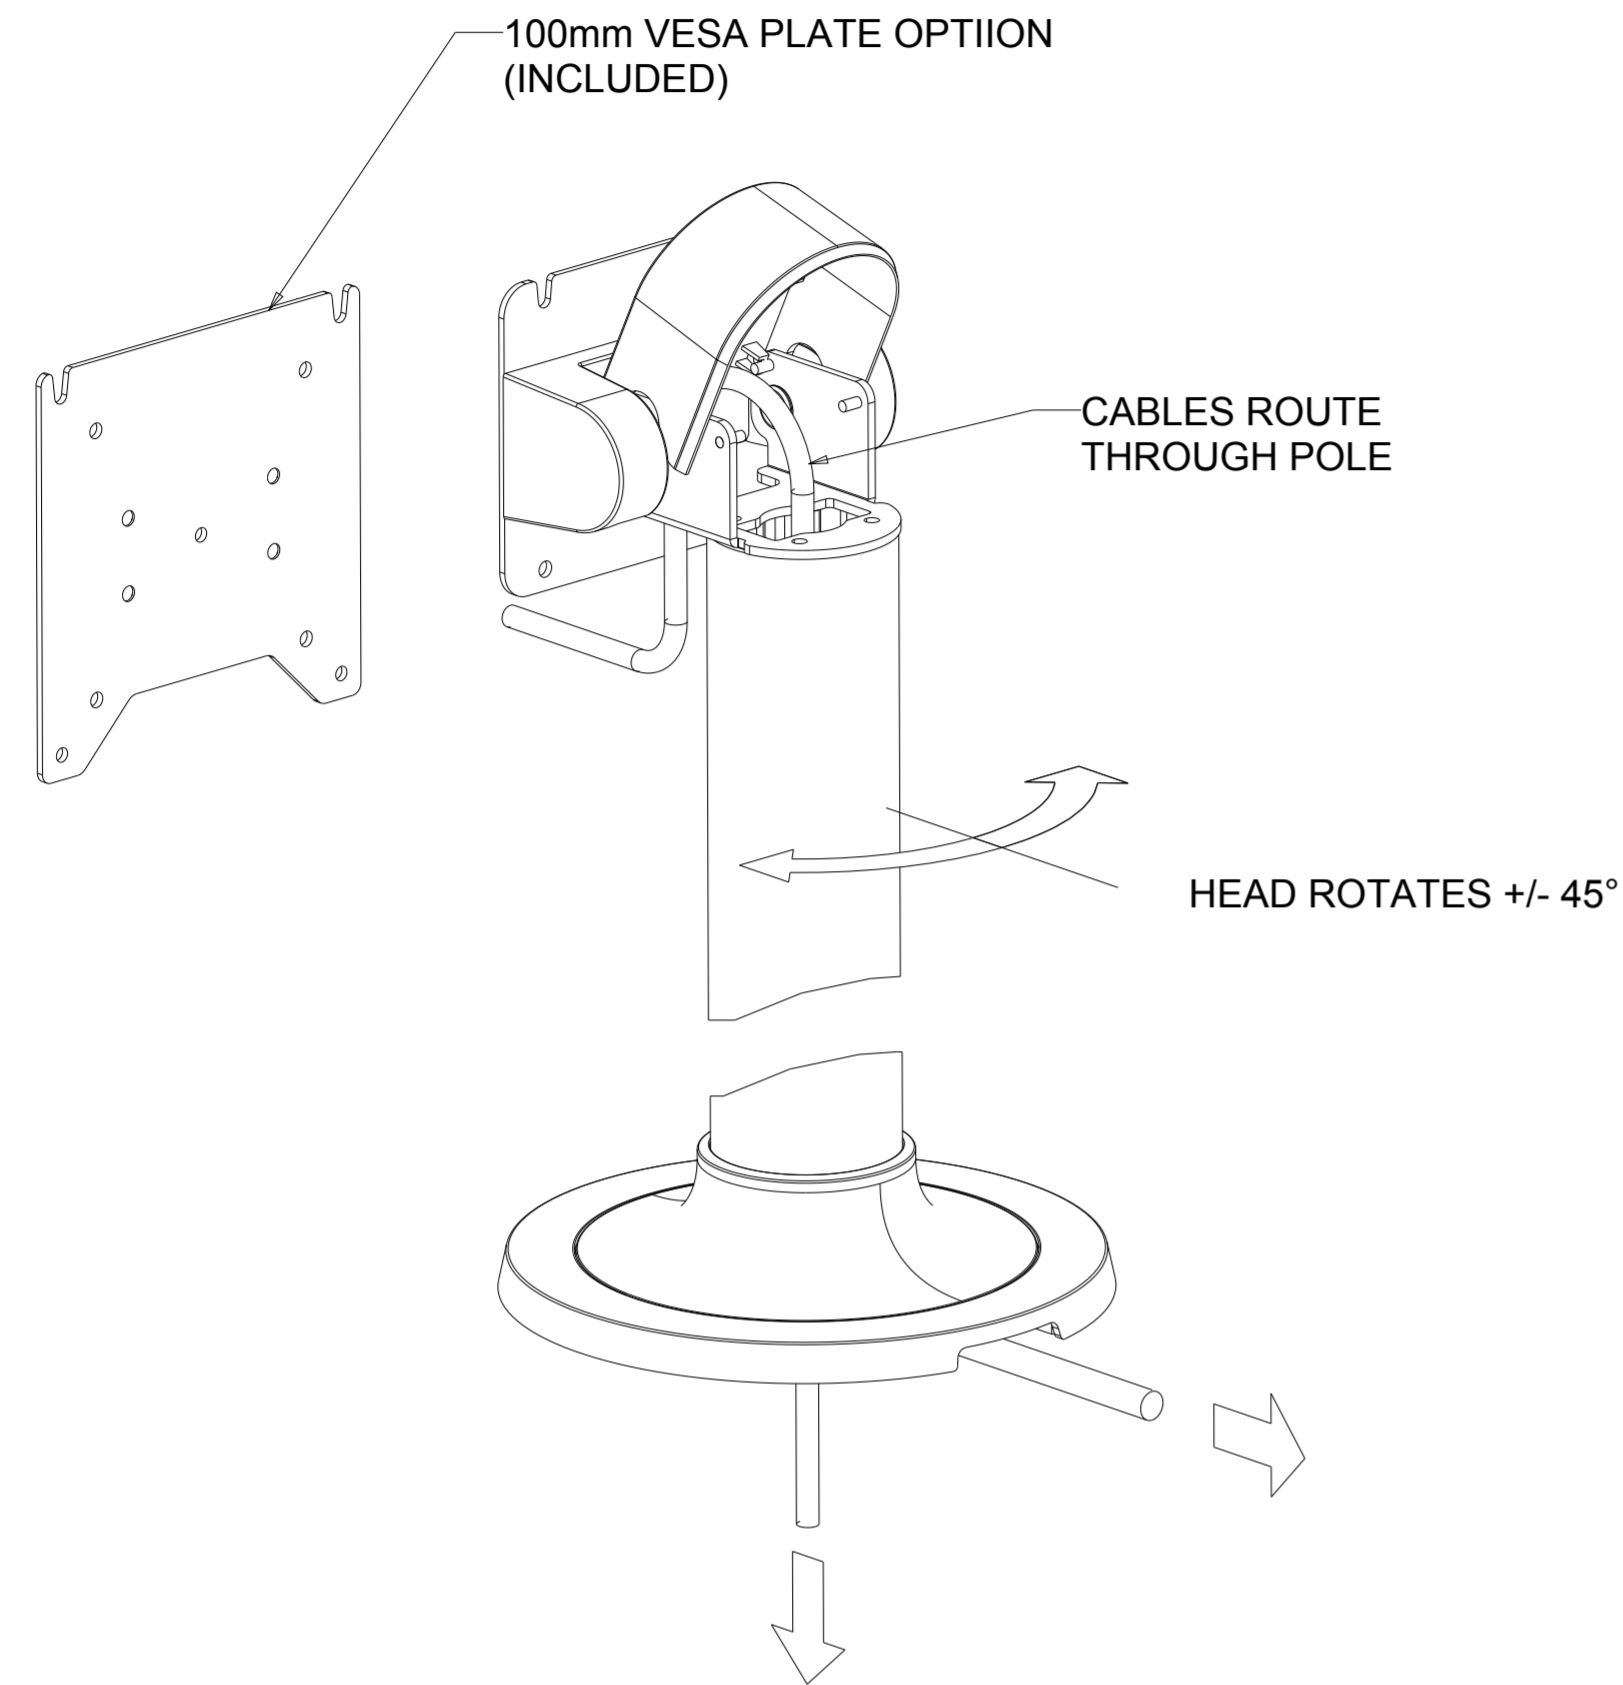

ELO BOLT-DOWN POLE MOUNTS

E047458  
E047663  
E047864

MOUNTING HOLES