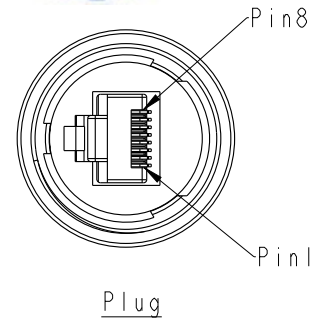

RDP-5SAMMM-SLM7000
Color: Black

RDP-5SAMMM-SLM7BXX

XX: 01~99Meter
01: 01Meter
02: 02Meters
:
:
99: 99Meters
Cable Length(L):01~99Meters

Note:
 * (C) Important Dimention To Check.
 * Waterproof Rate: IP67
 * Plug: PC, Gold Plated
 * Screw Nut: Nylon+GF, Black
 * Gasket: Silicone, Gray
 * Cable: CAT5E FTP, OD : Ø6.5 Black
 * Cable Length Tolerance: 01M:±40mm
 02~05M:±60mm
 06~10M:±100mm
 11~30M:±200mm
 30~99M:±500mm

Drain Wire	接地	Shield	
Brown	棕	8	Twist 對絞
White/Brown	白/棕	7	
Green	綠	6	Twist 對絞
White/Blue	白/藍	5	
Blue	藍	4	Twist 對絞
White/Green	白/綠	3	
Orange	橘	2	Twist 對絞
White/Orange	白/橘	1	
Wire Color		Plug	
Pin Out			

X:
(B)CAT5E FTP

UNIT:mm		TITLE	RJ D SIZE CABLE		ITEM NO	DRAWN BY	DATE
TOLERANCE	±0.5	SCALE	1:1	SIZE A4	SHEET 1 OF 1	Tom	2014-09-01
		REV.	C	WC-REV.	A.14	Jerry	2014-09-01
		◎: Inspection item		Amphenol LTW 安費諾亮泰企業股份有限公司		Vactor	2014-09-01
				CUSTOMER ALTW			