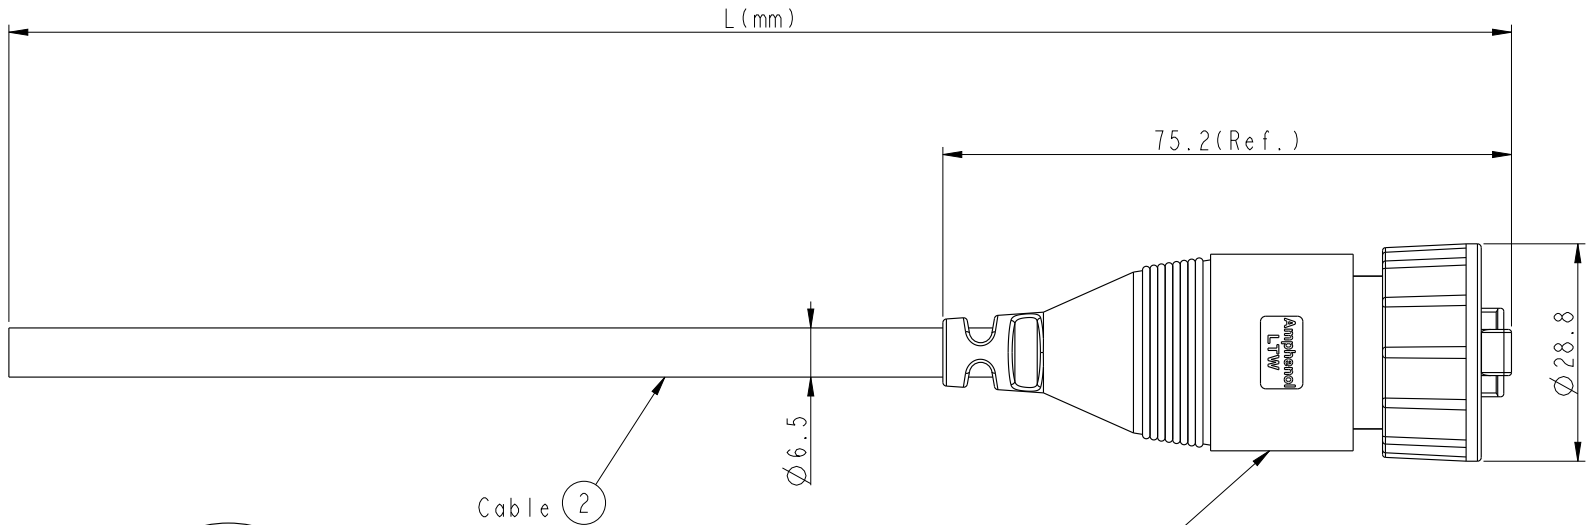

RDP-5SAMMM-SLM7000
Color: Black

RDP-5SAMMM-SLM7BXX

XX: 01~99Meter
01: 01Meter
02: 02Meters
:
:
99: 99Meters
Cable Length(L):01~99Meters

Note:
 * (C) Important Dimention To Check.
 * Waterproof Rate: IP67
 * Plug: PC, Gold Plated
 * Screw Nut: Nylon+GF, Black
 * Gasket: Silicone, Gray
 * Cable: CAT5E FTP, OD : Ø6.5 Black
 * Cable Length Tolerance: 01M:±40mm
 02~05M:±60mm
 06~10M:±100mm
 11~30M:±200mm
 30~99M:±500mm