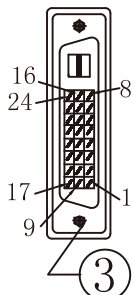

**P1
DVI 24+1 Male**

HDMI 19P Male

Part No.	Cable L	Braid L
11.04.5870	1000±20 mm	1000±20 mm
11.04.5871	2000±30 mm	2000±30 mm
11.04.5872	3000±30 mm	3000±30 mm
11.04.5873	5000±50 mm	5000±50 mm
11.04.5874	7500±50 mm	7500±50 mm
11.04.5875	10000±50 mm	10000±50 mm

Specification :

- 1 Cable UL20276, (1P*28AWG+AL+D+M)*4C+1P*28AWG+5C*28AWG+AL+D+B, PVC: Black, OD: 7.0 mm, Printing: High Speed HDMI™ Cable E119932-T AWM STYLE 20276 80°C 30V VW-1 COPARTNER
- 2 Braid Black Cotton, RoHS
- 3 Connector 1 DVI(24+1)M, Insulator: Black, Iron Shell: Gold Plated 1u", Pin: Gold Plated 1u", RoHS
- 4 Connector 2 HDMI 19P M, Insulator: Black, Iron Shell: Gold Plated 1u", Pin: Gold Plated 1u", RoHS
- 5 Solder 0.8 mm Tin Line, RoHS
- 6 Tube 1 Black Tube, OD: 0.8 mm, RoHS
- 7 Tube 2 Black Tube, OD: 2.5 mm, RoHS
- 8 Inner Molding LP-PE, RoHS
- 9 Tape High Temperature Resistant, 1.8CM, RoHS
- 10 Copper Foil 2.2CM, RoHS
- 11 Outer Molding PVC: 45P, Color: Black, RoHS
- 12 Outer Molding PVC: 60P, Color: Black, RoHS
- 13 Metal Shell For DVI, Color: Dark Gray, RoHS
- 14 Metal Shell For HDMI, Color: Dark Gray, RoHS
- 15 Screw 2.8*44.2, RoHS
- 16 Screw PVC PVC: 25P, Color: Black, RoHS
- 17 Dust Cover 1 For DVI M, RoHS
- 18 Dust Cover 2 For HDMI M, RoHS

Pin Assignment

Rev.	Date	Contents of Change	Designer	Tol±								Approve	Check	Draw	Design	Product Name	Product No.				
				Range	Pla	Met	Ins	Por	Cab	Pac	Gas	Dis	Allen	Allen	Philip	ROLINE SILVER DVI-D/HDMI Cable, DVI-D(24+1)/HDMI, M/M	11.04.5870/11.04.5871/11.04.5872/11.04.5873/11.04.5874/11.04.5875				
△				0~6	0.1	0.1	0.1	0.2	0.5	1	0.5	0.2									R00
△				6~30	0.1	0.1	.15	.25	1	1	0.5	.25									
△				30~80	0.1	.15	0.2	0.3	2	1.5	1	0.3									
△				80~180	.15	.15	.25	0.3	2	2	1	.45									
△				180~315	.15	0.2	0.3	0.4	2.5	2	1	0.6									
△				315~800	0.2	0.3	0.4	0.5	3	3	2	1.1									

Scale 1:1 Unit mm