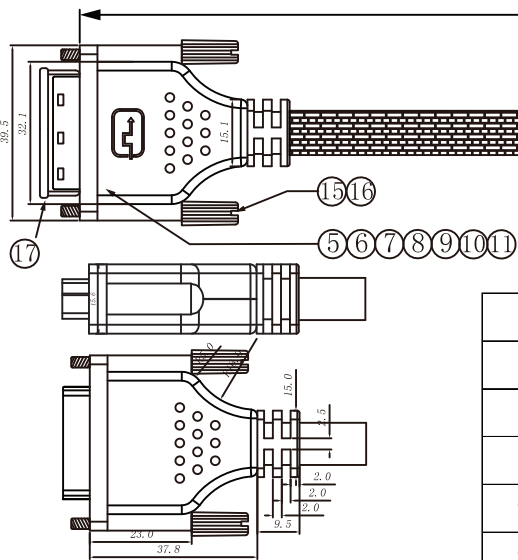

**P1
DVI 24+1 Male**

HDMI 19P Male

Part No.	Cable L	Braid L
11.04.5870	1000±20 mm	1000±20 mm
11.04.5871	2000±30 mm	2000±30 mm
11.04.5872	3000±30 mm	3000±30 mm
11.04.5873	5000±50 mm	5000±50 mm
11.04.5874	7500±50 mm	7500±50 mm
11.04.5875	10000±50 mm	10000±50 mm

Specification :

- 1 Cable UL20276, (1P*28AWG+AL+D+M)*4C+1P*28AWG+5C*28AWG+AL+D+B, PVC: Black, OD: 7.0 mm, Printing: High Speed HDMI™ Cable E119932-T AWM STYLE 20276 80°C 30V VW-1 COPARTNER
- 2 Braid Black Cotton, RoHS
- 3 Connector 1 DVI(24+1)M, Insulator: Black, Iron Shell: Gold Plated 1u", Pin: Gold Plated 1u", RoHS
- 4 Connector 2 HDMI 19P M, Insulator: Black, Iron Shell: Gold Plated 1u", Pin: Gold Plated 1u", RoHS
- 5 Solder 0.8 mm Tin Line, RoHS
- 6 Tube 1 Black Tube, OD: 0.8 mm, RoHS
- 7 Tube 2 Black Tube, OD: 2.5 mm, RoHS
- 8 Inner Molding LP-PE, RoHS
- 9 Tape High Temperature Resistant, 1.8CM, RoHS
- 10 Copper Foil 2.2CM, RoHS
- 11 Outer Molding PVC: 45P, Color: Black, RoHS
- 12 Outer Molding PVC: 60P, Color: Black, RoHS
- 13 Metal Shell For DVI, Color: Dark Gray, RoHS
- 14 Metal Shell For HDMI, Color: Dark Gray, RoHS
- 15 Screw 2.8*44.2, RoHS
- 16 Screw PVC PVC: 25P, Color: Black, RoHS
- 17 Dust Cover 1 For DVI M, RoHS
- 18 Dust Cover 2 For HDMI M, RoHS

Pin Assignment

Rev.	Date	Contents of Change	Designer	Tol±								Approve	Check	Draw	Design	Product Name	Product No.				
				Range	Pla	Met	Ins	Por	Cab	Pac	Gas	Dis	Allen	Allen	Philip	ROLINE SILVER DVI-D/HDMI Cable, DVI-D(24+1)/HDMI, M/M	11.04.5870/11.04.5871/11.04.5872/11.04.5873/11.04.5874/11.04.5875				
△				0~6	0.1	0.1	0.1	0.2	0.5	1	0.5	0.2									R00
△				6~30	0.1	0.1	.15	.25	1	1	0.5	.25									
△				30~80	0.1	.15	0.2	0.3	2	1.5	1	0.3									
△				80~180	.15	.15	.25	0.3	2	2	1	.45									
△				180~315	.15	0.2	0.3	0.4	2.5	2	1	0.6									
△				315~800	0.2	0.3	0.4	0.5	3	3	2	1.1									

Scale 1:1 Unit mm