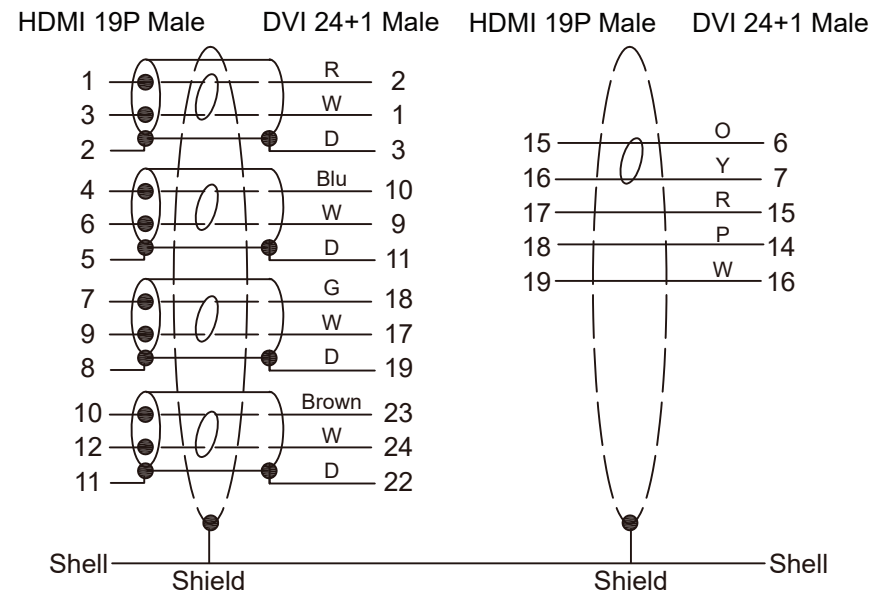

**P1
DVI 24+1 Male**

HDMI 19P Male

Part No.	Cable L	Braid L
11.04.5870	1000±20 mm	1000±20 mm
11.04.5871	2000±30 mm	2000±30 mm
11.04.5872	3000±30 mm	3000±30 mm
11.04.5873	5000±50 mm	5000±50 mm
11.04.5874	7500±50 mm	7500±50 mm
11.04.5875	10000±50 mm	10000±50 mm

Specification :

- 1 Cable UL20276, (1P*28AWG+AL+D+M)*4C+1P*28AWG+5C*28AWG+AL+D+B, PVC: Black, OD: 7.0 mm, Printing: High Speed HDMI™ Cable E119932-T AWM STYLE 20276 80°C 30V VW-1 COPARTNER
- 2 Braid Black Cotton, RoHS
- 3 Connector 1 DVI(24+1)M, Insulator: Black, Iron Shell: Gold Plated 1u", Pin: Gold Plated 1u", RoHS
- 4 Connector 2 HDMI 19P M, Insulator: Black, Iron Shell: Gold Plated 1u", Pin: Gold Plated 1u", RoHS
- 5 Solder 0.8 mm Tin Line, RoHS
- 6 Tube 1 Black Tube, OD: 0.8 mm, RoHS
- 7 Tube 2 Black Tube, OD: 2.5 mm, RoHS
- 8 Inner Molding LP-PE, RoHS
- 9 Tape High Temperature Resistant, 1.8CM, RoHS
- 10 Copper Foil 2.2CM, RoHS
- 11 Outer Molding PVC: 45P, Color: Black, RoHS
- 12 Outer Molding PVC: 60P, Color: Black, RoHS
- 13 Metal Shell For DVI, Color: Dark Gray, RoHS
- 14 Metal Shell For HDMI, Color: Dark Gray, RoHS
- 15 Screw 2.8*44.2, RoHS
- 16 Screw PVC PVC: 25P, Color: Black, RoHS
- 17 Dust Cover 1 For DVI M, RoHS
- 18 Dust Cover 2 For HDMI M, RoHS

Pin Assignment

Rev.	Date	Contents of Change	Designer	Tol±								Approve	Check	Draw	Design	Product Name	Product No.				
				Range	Pla	Met	Ins	Por	Cab	Pac	Gas	Dis	Allen	Allen	Philip	ROLINE SILVER DVI-D/HDMI Cable, DVI-D(24+1)/HDMI, M/M	11.04.5870/11.04.5871/11.04.5872/11.04.5873/11.04.5874/11.04.5875				
△				0~6	0.1	0.1	0.1	0.2	0.5	1	0.5	0.2									R00
△				6~30	0.1	0.1	.15	.25	1	1	0.5	.25									
△				30~80	0.1	.15	0.2	0.3	2	1.5	1	0.3									
△				80~180	.15	.15	.25	0.3	2	2	1	.45									
△				180~315	.15	0.2	0.3	0.4	2.5	2	1	0.6									
△				315~800	0.2	0.3	0.4	0.5	3	3	2	1.1									

Scale 1:1 Unit mm