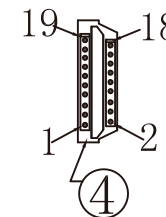

**P1
DVI 24+1 Male**

HDMI 19P Male

Part No.	Cable L	Braid L
11.04.5870	1000±20 mm	1000±20 mm
11.04.5871	2000±30 mm	2000±30 mm
11.04.5872	3000±30 mm	3000±30 mm
11.04.5873	5000±50 mm	5000±50 mm
11.04.5874	7500±50 mm	7500±50 mm
11.04.5875	10000±50 mm	10000±50 mm

Specification :

- 1 Cable UL20276, (1P*28AWG+AL+D+M)*4C+1P*28AWG+5C*28AWG+AL+D+B, PVC: Black, OD: 7.0 mm, Printing: High Speed HDMI™ Cable E119932-T AWM STYLE 20276 80°C 30V VW-1 COPARTNER
- 2 Braid Black Cotton, RoHS
- 3 Connector 1 DVI(24+1)M, Insulator: Black, Iron Shell: Gold Plated 1u", Pin: Gold Plated 1u", RoHS
- 4 Connector 2 HDMI 19P M, Insulator: Black, Iron Shell: Gold Plated 1u", Pin: Gold Plated 1u", RoHS
- 5 Solder 0.8 mm Tin Line, RoHS
- 6 Tube 1 Black Tube, OD: 0.8 mm, RoHS
- 7 Tube 2 Black Tube, OD: 2.5 mm, RoHS
- 8 Inner Molding LP-PE, RoHS
- 9 Tape High Temperature Resistant, 1.8CM, RoHS
- 10 Copper Foil 2.2CM, RoHS
- 11 Outer Molding PVC: 45P, Color: Black, RoHS
- 12 Outer Molding PVC: 60P, Color: Black, RoHS
- 13 Metal Shell For DVI, Color: Dark Gray, RoHS
- 14 Metal Shell For HDMI, Color: Dark Gray, RoHS
- 15 Screw 2.8*44.2, RoHS
- 16 Screw PVC PVC: 25P, Color: Black, RoHS
- 17 Dust Cover 1 For DVI M, RoHS
- 18 Dust Cover 2 For HDMI M, RoHS

Pin Assignment

Rev.	Date	Contents of Change	Designer	Tol±								Approve	Check	Draw	Design	Product Name	Product No.				
				Range	Pla	Met	Ins	Por	Cab	Pac	Gas	Dis	Allen	Allen	Philip	ROLINE SILVER DVI-D/HDMI Cable, DVI-D(24+1)/HDMI, M/M	11.04.5870/11.04.5871/11.04.5872/11.04.5873/11.04.5874/11.04.5875				
△				0~6	0.1	0.1	0.1	0.2	0.5	1	0.5	0.2									R00
△				6~30	0.1	0.1	.15	.25	1	1	0.5	.25									
△				30~80	0.1	.15	0.2	0.3	2	1.5	1	0.3									
△				80~180	.15	.15	.25	0.3	2	2	1	.45									
△				180~315	.15	0.2	0.3	0.4	2.5	2	1	0.6									
△				315~800	0.2	0.3	0.4	0.5	3	3	2	1.1									

Scale 1:1 Unit mm