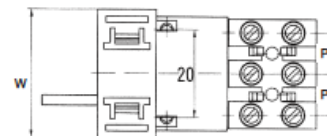

TYPE NO.	TERMINAL STRIP	LENGTH	WIDTH	HEIGHT
CSR1	CTSN431	49.5mm	31mm	22.5mm
CSR2	CTSN433 / CTSN433T	52.5mm	31mm	22.5mm
CSR3	CTSN434	54.5mm	31mm	22.5mm

Maximum plate thickness 1mm