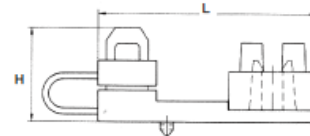

TYPE NO.	TERMINAL STRIP	LENGTH	WIDTH	HEIGHT
CSR1	CTSN431	49.5mm	31mm	22.5mm
CSR2	CTSN433 / CTSN433T	52.5mm	31mm	22.5mm
CSR3	CTSN434	54.5mm	31mm	22.5mm

Maximum plate thickness 1mm