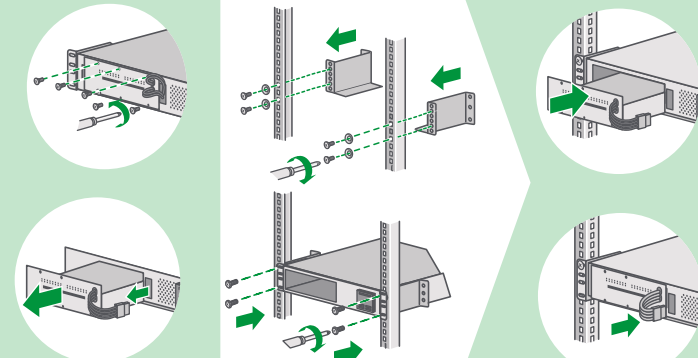

Installation Guide

by Schneider Electric

Smart-UPS SMC1000I-2UC, SMC1500I-2UC

SMC1000I-2UC

All Models

(2)

(4)

SMC1000I-2UC

SMC1500I-2UC

SMC1500I-2UC

<http://smartconnect.apc.com>

By connecting this product to the Internet using the APC SmartConnect port, you are agreeing to APC SmartConnect Terms of Use, as found at smartconnect.apc.com. Schneider Electric Data Privacy Policy can also be found at smartconnect.apc.com.