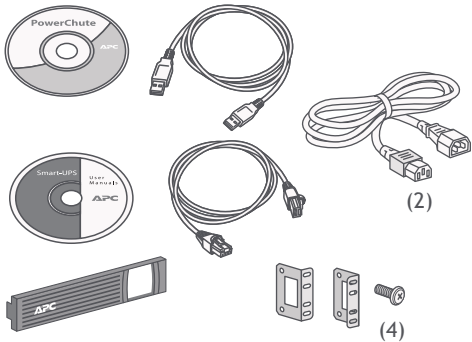

Installation Guide

by Schneider Electric

Smart-UPS SMC1000I-2UC, SMC1500I-2UC

SMC1000I-2UC

All Models

(2)

(4)

SMC1000I-2UC

SMC1500I-2UC

SMC1500I-2UC

<http://smartconnect.apc.com>

By connecting this product to the Internet using the APC SmartConnect port, you are agreeing to APC SmartConnect Terms of Use, as found at smartconnect.apc.com. Schneider Electric Data Privacy Policy can also be found at smartconnect.apc.com.