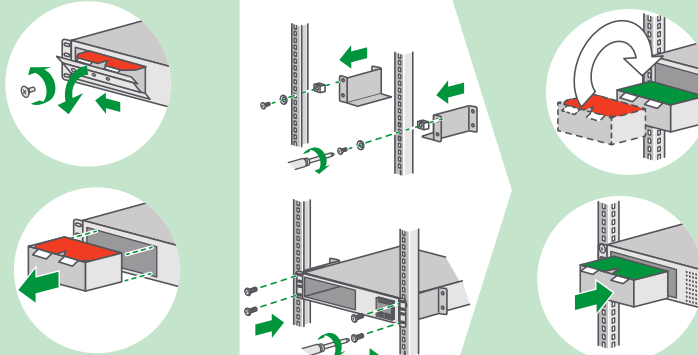

Installation Guide

by Schneider Electric

Smart-UPS SMC1000I-2UC, SMC1500I-2UC

SMC1000I-2UC

All Models

(2)

(4)

SMC1000I-2UC

SMC1500I-2UC

SMC1500I-2UC

<http://smartconnect.apc.com>

By connecting this product to the Internet using the APC SmartConnect port, you are agreeing to APC SmartConnect Terms of Use, as found at smartconnect.apc.com. Schneider Electric Data Privacy Policy can also be found at smartconnect.apc.com.