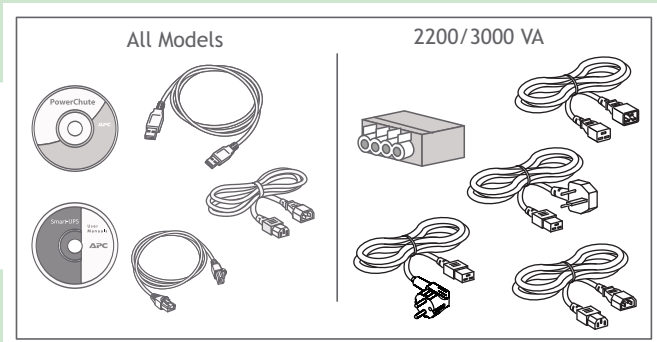

Installation Guide

Smart-UPS™ SMT750IC, SMT1000IC, SMT1500IC, SMT2200IC, SMT3000IC

SMT750IC

SMT1000IC/1500IC

SMT2200IC/3000IC

<http://smartconnect.apc.com>

By connecting this product to the Internet using the APC SmartConnect port, you are agreeing to APC SmartConnect Terms of Use, as found at smartconnect.apc.com. Schneider Electric Data Privacy Policy can also be found at smartconnect.apc.com