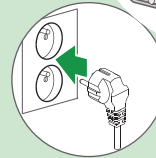

Installation Guide

Smart-UPS™ SMT750IC, SMT1000IC, SMT1500IC, SMT2200IC, SMT3000IC

SMT750IC

SMT1000IC/1500IC

SMT2200IC/3000IC

<http://smartconnect.apc.com>

By connecting this product to the Internet using the APC SmartConnect port, you are agreeing to APC SmartConnect Terms of Use, as found at smartconnect.apc.com. Schneider Electric Data Privacy Policy can also be found at smartconnect.apc.com