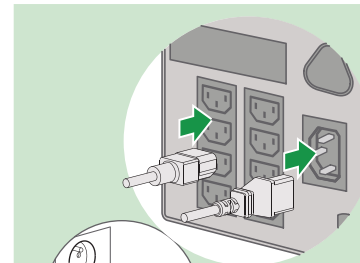

Installation Guide

Smart-UPS™ SMT750IC, SMT1000IC, SMT1500IC, SMT2200IC, SMT3000IC

SMT750IC

SMT1000IC/1500IC

SMT2200IC/3000IC

<http://smartconnect.apc.com>

By connecting this product to the Internet using the APC SmartConnect port, you are agreeing to APC SmartConnect Terms of Use, as found at smartconnect.apc.com. Schneider Electric Data Privacy Policy can also be found at smartconnect.apc.com