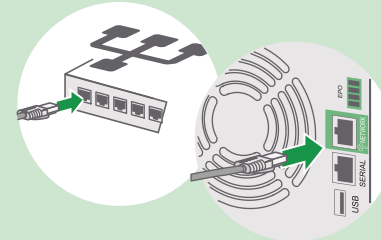

Installation Guide

Smart-UPS™ SMT750IC, SMT1000IC, SMT1500IC, SMT2200IC, SMT3000IC

SMT750IC

SMT1000IC/1500IC

SMT2200IC/3000IC

<http://smartconnect.apc.com>

By connecting this product to the Internet using the APC SmartConnect port, you are agreeing to APC SmartConnect Terms of Use, as found at smartconnect.apc.com. Schneider Electric Data Privacy Policy can also be found at smartconnect.apc.com