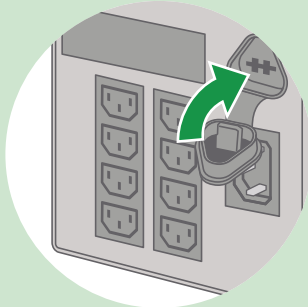

Installation Guide

Smart-UPS™ SMT750IC, SMT1000IC, SMT1500IC, SMT2200IC, SMT3000IC

SMT750IC

SMT1000IC/1500IC

SMT2200IC/3000IC

<http://smartconnect.apc.com>

By connecting this product to the Internet using the APC SmartConnect port, you are agreeing to APC SmartConnect Terms of Use, as found at smartconnect.apc.com. Schneider Electric Data Privacy Policy can also be found at smartconnect.apc.com