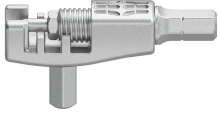

With useful bike tools (chain riveter und chain fastener) to repair bike chains.

Premium bitholding screwdriver with Kraftform Plus handle for comfortable ergonomic screwdriving. Bit ratchet for quick working when screwdriving with a machine or conventional hand tool is not possible due to space constraints. Rapid reversing from clockwise to anti-clockwise rotation and vice versa via the reversing lever. The knurling on the ratchet head allows for quick rotation (with the thumb). Easiest operation, even with just one hand. Ergonomic ratchet head/lever: Kraftform geometry with perfectly shaped contact surfaces for the fingers. The direct bit mounting in the ratchet head provides small tool design for low working heights. Small return angle of 6° for precise working. Robust drop-forged solid steel design. Torques of over 65 Nm. The Rapidaptor bitholding screwdriver with fast-rotating sleeve: Can be used as an extension, for lightning-fast bit changes for even very small bit sizes with just one hand and without any extra tools.

D-42349 Wuppertal

Tel: +49 (0)2 02 / 40 45-0

E-Mail: info@wera.de

Bicycle Set 3 A, 40 pieces

Zyklop Mini 1

9503 Tyre jack with valve ejector, 105 mm

1x 105 mm

9513 Chain Tool

1x 9513 Chain Tool

9512 Chain-Hook

1x 9512 Chain-Hook

9481 Tool pouch, 203 x 85 mm

1x 203 x 85 mm

9480 Case with zip, 90 x 135 mm

1x 90 x 135 mm

Hook and Loop Fastener Strip 120, 120 x 50 mm