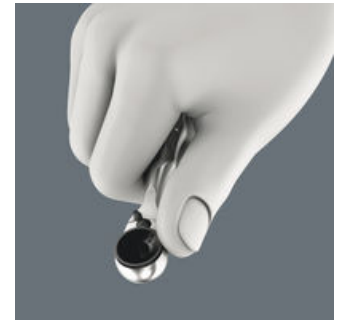

With useful bike tools (chain riveter und chain fastener) to repair bike chains.

Premium bitholding screwdriver with Kraftform Plus handle for comfortable ergonomic screwdriving. Bit ratchet for quick working when screwdriving with a machine or conventional hand tool is not possible due to space constraints. Rapid reversing from clockwise to anti-clockwise rotation and vice versa via the reversing lever. The knurling on the ratchet head allows for quick rotation (with the thumb). Easiest operation, even with just one hand. Ergonomic ratchet head/lever: Kraftform geometry with perfectly shaped contact surfaces for the fingers. The direct bit mounting in the ratchet head provides small tool design for low working heights. Small return angle of 6° for precise working. Robust drop-forged solid steel design. Torques of over 65 Nm. The Rapidaptor bitholding screwdriver with fast-rotating sleeve: Can be used as an extension, for lightning-fast bit changes for even very small bit sizes with just one hand and without any extra tools.

With the glass fibre reinforced plastic tyre levers, the tyres can be safely levered off the rim without damaging the rim. One tyre jack with valve ejector, one tyre jack with ¼" bit mounting.

The Bicycle Set 3 a

Chain tools

Rapid screwdriving

The Bicycle Set 3 a

The Bicycle Set 3 A is the practical assortment for independently carrying out assembly work and repairs on road bikes, mountain bikes and e-bikes. Particularly practical: one small case with zip to take individual tools with you in your jersey pocket. Less weight on bike tours.

With the included chain tools, chains can be loosened and reconnected; for opening and closing bicycle chains. Suitable for single-speed chains, up to 12-speed.

High working speeds can be attained with the Zyklop Mini bit ratchet. The thumb wheel is important, enabling more rapid screwdriving, and the lever of the Zyklop Mini only needs to be used for the final tightening of the screw.