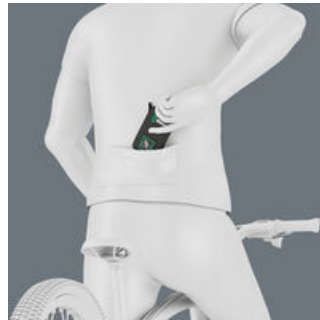

The Bicycle Set 3 A is the practical assortment for independently carrying out assembly work and repairs on road bikes, mountain bikes and e-bikes. Particularly practical: one small case with zip to take individual tools with you in your jersey pocket. Less weight on bike tours.