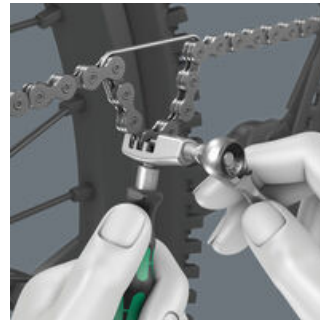

With useful bike tools (chain riveter und chain fastener) to repair bike chains.

Premium bitholding screwdriver with Kraftform Plus handle for comfortable ergonomic screwdriving. Bit ratchet for quick working when screwdriving with a machine or conventional hand tool is not possible due to space constraints. Rapid reversing from clockwise to anti-clockwise rotation and vice versa via the reversing lever. The knurling on the ratchet head allows for quick rotation (with the thumb). Easiest operation, even with just one hand. Ergonomic ratchet head/lever: Kraftform geometry with perfectly shaped contact surfaces for the fingers. The direct bit mounting in the ratchet head provides small tool design for low working heights. Small return angle of 6° for precise working. Robust drop-forged solid steel design. Torques of over 65 Nm. The Rapidaptor bitholding screwdriver with fast-rotating sleeve: Can be used as an extension, for lightning-fast bit changes for even very small bit sizes with just one hand and without any extra tools.

With the glass fibre reinforced plastic tyre levers, the tyres can be safely levered off the rim without damaging the rim. One tyre jack with valve ejector, one tyre jack with ¼" bit mounting.

The Bicycle Set 3 a

Chain tools

Rapid screwdriving

The Bicycle Set 3 a

The Bicycle Set 3 A is the practical assortment for independently carrying out assembly work and repairs on road bikes, mountain bikes and e-bikes. Particularly practical: one small case with zip to take individual tools with you in your jersey pocket. Less weight on bike tours.

With the included chain tools, chains can be loosened and reconnected; for opening and closing bicycle chains. Suitable for single-speed chains, up to 12-speed.

High working speeds can be attained with the Zyklop Mini bit ratchet. The thumb wheel is important, enabling more rapid screwdriving, and the lever of the Zyklop Mini only needs to be used for the final tightening of the screw.