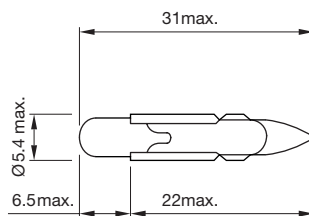

Data sheet Filament lamp.

Part No.: 10-1106.1369

Technical data

| | |
|-------------------|-----------|
| Operating voltage | 6 V AC/DC |
| Operation current | 200 mA |
| Weight | 0.001 kg |
| Lumi. Intensity | mcd |

Dimensions

Wiring diagrams