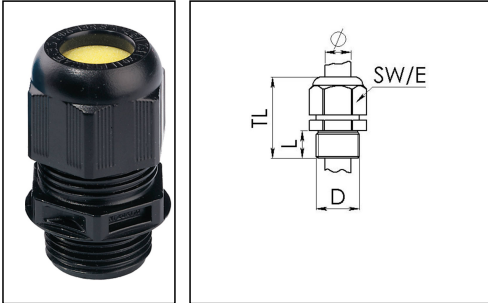

ESKE/1-e 63

Ex-cable gland, polyamide with short thread, RAL 9005, M63

Products may differ in size, colour and appearance to those shown. If you require further information or customisation, please contact us directly.

Material cable gland	Polyamide
Material sealing gasket	EPDM
Temp. range min	-40 °C
Temp. range max	75 °C
Protection class	IP66 / IP68 (5 bar 30 min)
Type of protection	Ex eb, Ex tb
Ex-Certificate	IECEX, ATEX
Glow wire test	750 °C
Thread type	M
Ø Connection thread D	63
Lead	1,5
Length screw-in thread L	15 mm
Ø cable diameter min	34 mm
Ø cable diameter max	48 mm
Key width SW	68 mm
Collar diameter (E)	75 mm
Total length TL	64 mm - 78 mm
Install. torques fitting	17 N m
Install. torques cap nut	16 N m
Equipment	Incl. connection thread gasket
Product Color	RAL 9005
Order no. RAL 9005	10103370
Type	ESKE/1-e 63
Packing unit	1
EAN number	4007685082945