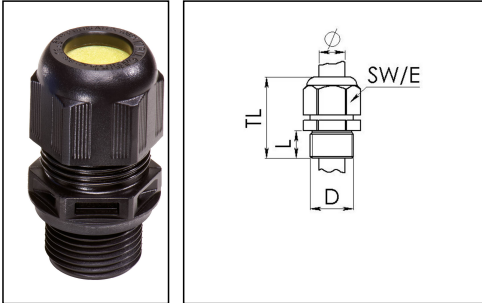

ESKE/1-L-e 25

Ex-cable gland, polyamide with long thread, RAL 9005, M25

Products may differ in size, colour and appearance to those shown. If you require further information or customisation, please contact us directly.

Material cable gland	Polyamide
Material sealing gasket	EPDM
Temp. range min	-40 °C
Temp. range max	75 °C
Protection class	IP66 / IP68 (5 bar 30 min)
Type of protection	Ex eb, Ex tb
Ex-Certificate	IECEX, ATEX
Glow wire test	750 °C
Thread type	M
Ø Connection thread D	25
Lead	1,5
Length screw-in thread L	15 mm
Ø cable diameter min	10 mm
Ø cable diameter max	17 mm
Key width SW	29 mm
Collar diameter (E)	32 mm
Total length TL	43 mm - 51 mm
Install. torques fitting	3 N m
Install. torques cap nut	2 N m
Equipment	Incl. connection thread gasket
Product Color	RAL 9005
Order no. RAL 9005	10103382
Type	ESKE/1-L-e 25
Packing unit	50
EAN number	4007685083270