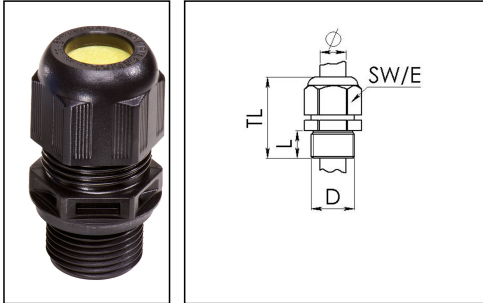

ESKE/1-L-e 63

Ex-cable gland, polyamide with long thread, RAL 9005, M63

Products may differ in size, colour and appearance to those shown. If you require further information or customisation, please contact us directly.

Material cable gland	Polyamide
Material sealing gasket	EPDM
Temp. range min	-40 °C
Temp. range max	75 °C
Protection class	IP66 / IP68 (5 bar 30 min)
Type of protection	Ex eb, Ex tb
Ex-Certificate	IECEX, ATEX
Glow wire test	750 °C
Thread type	M
Ø Connection thread D	63
Lead	1,5
Length screw-in thread L	18 mm
Ø cable diameter min	34 mm
Ø cable diameter max	48 mm
Key width SW	68 mm
Collar diameter (E)	75 mm
Total length TL	67 mm - 81 mm
Install. torques fitting	17 N m
Install. torques cap nut	16 N m
Equipment	Incl. connection thread gasket
Product Color	RAL 9005
Order no. RAL 9005	10103386
Type	ESKE/1-L-e 63
Packing unit	1
EAN number	4007685083393