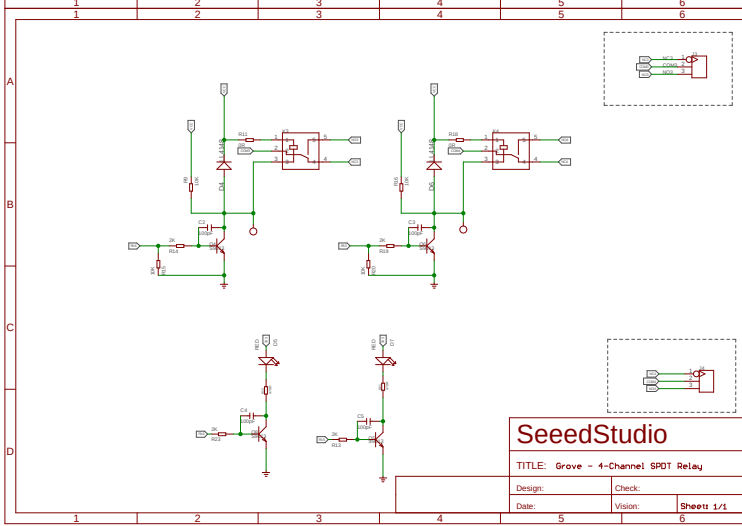

REV	Description	DATE	BY
1.0	Initial Release	20200514	Wen

<b>Seed Studio</b>	
TITLE: Grove - 4-Channel SPDT Relay	
CC-BY-SA	Design: <input type="text"/>
	Check: <input type="text"/>
	Date: 20200514 14:44 AM
	Vision: <input type="text"/>
	Sheet: 1/1