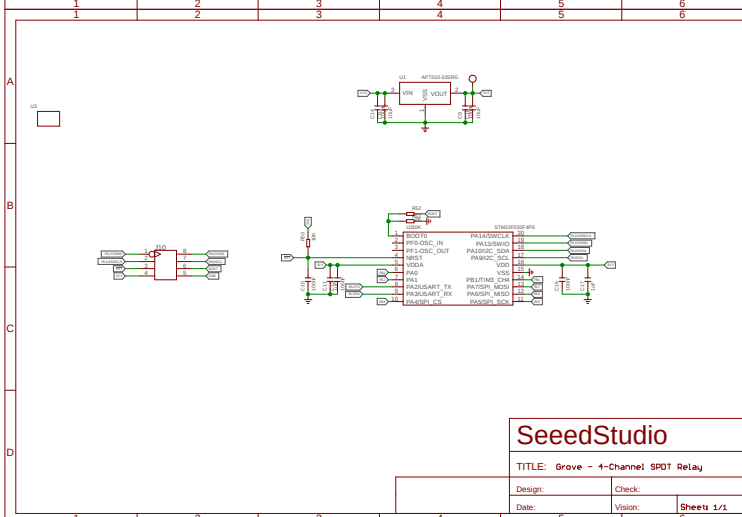

REV	Description	DATE	BY
1.0	Initial Release	20200514	Wen

<b>Seed Studio</b>	
TITLE: Grove - 4-Channel SPDT Relay	
CC-BY-SA	Design: <input type="text"/>
	Check: <input type="text"/>
	Date: 20200514 14:44 AM
	Vision: <input type="text"/>
	Sheet: 1/1