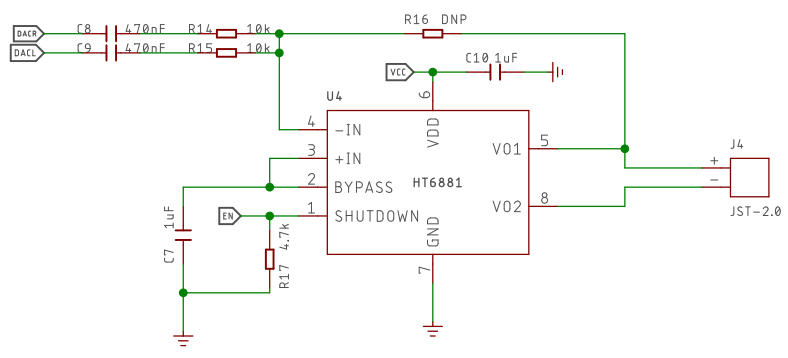

Seed Studio

TITLE: Grove-MP3

Design: Milo.He

Check:

Date: 2019/7/10 11:12

Vision:

Sheet: 1/1

Seed Studio