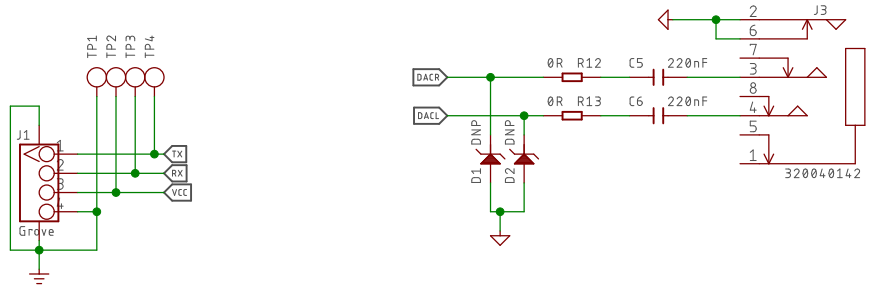

Seed Studio

TITLE: Grove-MP3

Design: Milo.He

Check:

Date: 2019/7/10 11:12

Vision:

Sheet: 1/1

Seed Studio