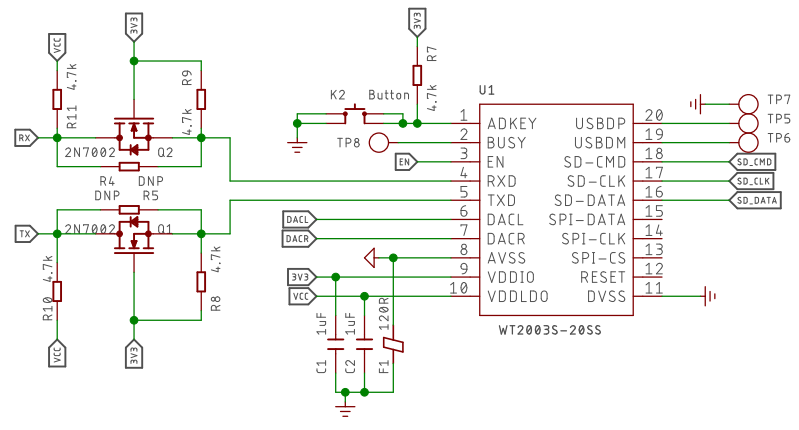

Seed Studio

TITLE: Grove-MP3

Design: Milo.He

Check:

Date: 2019/7/10 11:12

Vision:

Sheet: 1/1

Seed Studio