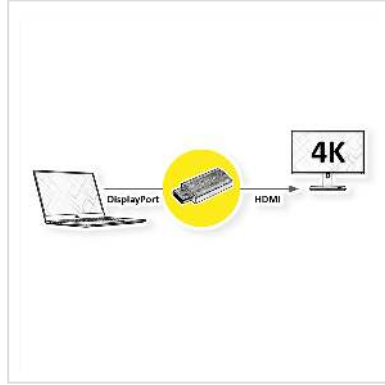

ROLINE GOLD 4K Adapter, active, v1.2, DP-HDMI, M/F

Product No.	12.03.3158
Manufacturer	ROLINE
Manufacturer No.	12.03.3158
EAN (single piece)	7630049617308

DisplayPort to HDMI adapter for connecting a graphics card with DP to a monitor with HDMI connection - with a resolution of up to 3840x2160 @60Hz!

- DisplayPort to HDMI Plug Adapter to connect an HDMI cable to a DisplayPort socket of the graphics card
- Active adapter with DisplayPort connector and HDMI socket
- DisplayPort v1.2 with resolutions up to 3840x2160 @60Hz
- Golden aluminium housing, golden plug and socket
- Note: The DisplayPort HDMI adapter only works in one direction: the DisplayPort connector can only be used on the data source side (e.g. graphics card)

Technical specifications

Manufacturer	ROLINE
Product group	Adapters, Terminators, Converters
Product type	DisplayPort-HDMI Adapter

Colour	gold
Max. resolution	3840 x 2160 @60Hz (4K, UHD-1)
Side 1 connection (PC)	DisplayPort Male
Side 2 connection (Peripherals)	HDMI Female
Side 1 Connector Type	DisplayPort
Side 1 Connector Gender	Male
Side 2 Connector Type	HDMI Type A
Side 2 Connector Gender	Female
Active / Passive	Active
Area of application	External
Technical particularity	DisplayPort Version 1.2, active
Weight	14.1 g