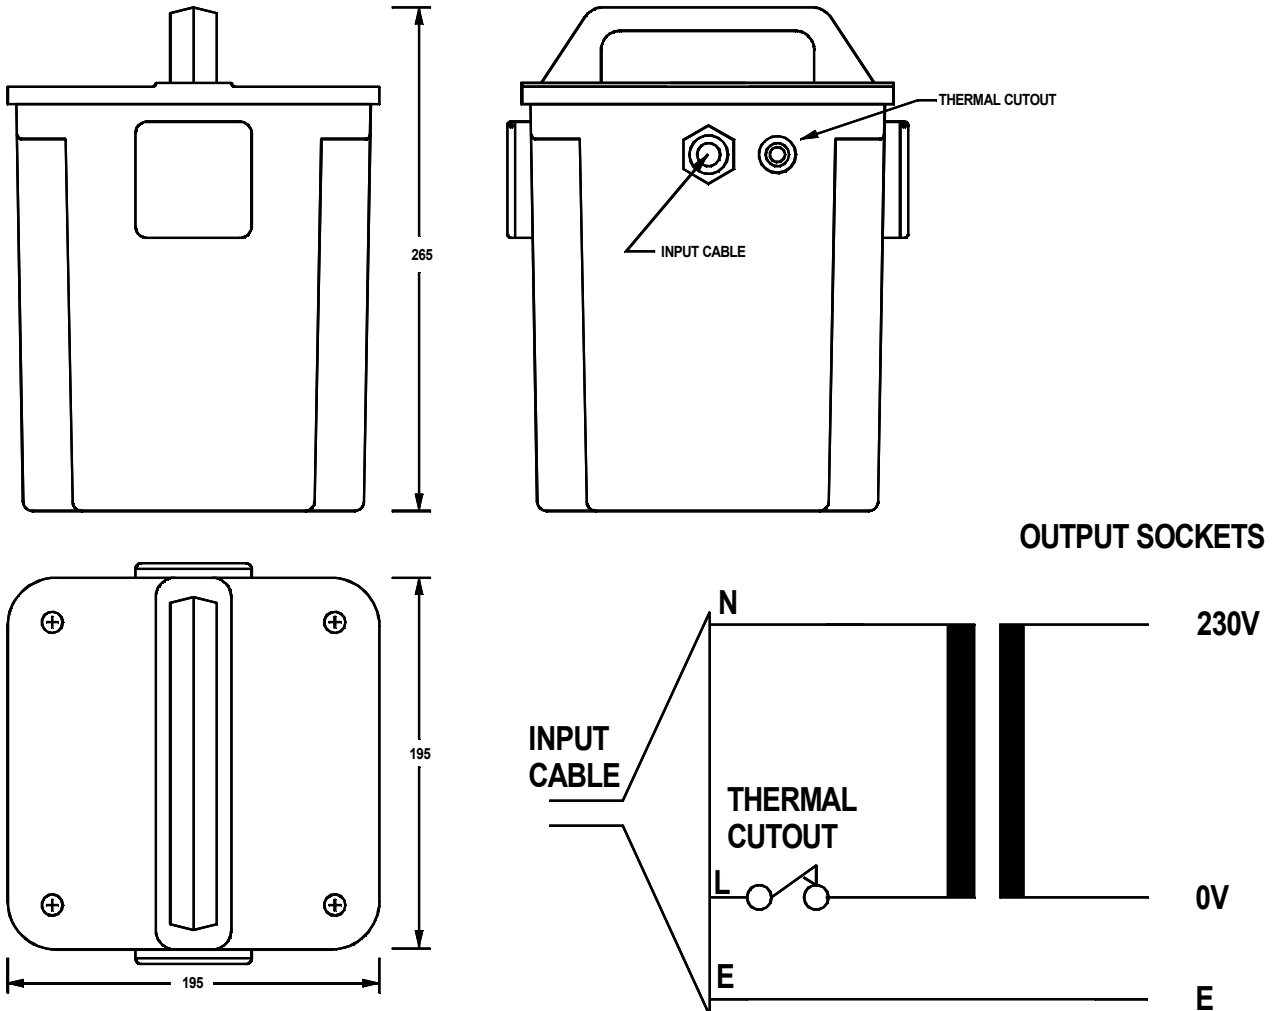

RS Pro Datasheet

Stock No: 1226709

PORTABLE ISOLATION TRANSFORMER

WIRING ARRANGEMENT

INPUT	230V 50/60Hz
OUTPUT	230V
RATING	3.0 kVA INTERMITTENT 5 MINS ON 15 MINS OFF
THERMAL CUTOUT	10AMP
OUTPUT SOCKETS	2x13A BS1363 - IP44
INPUT PLUG	13A BS1363
ENCLOSURE	GRP - COLOUR YELLOW
WEIGHT	18 KGS