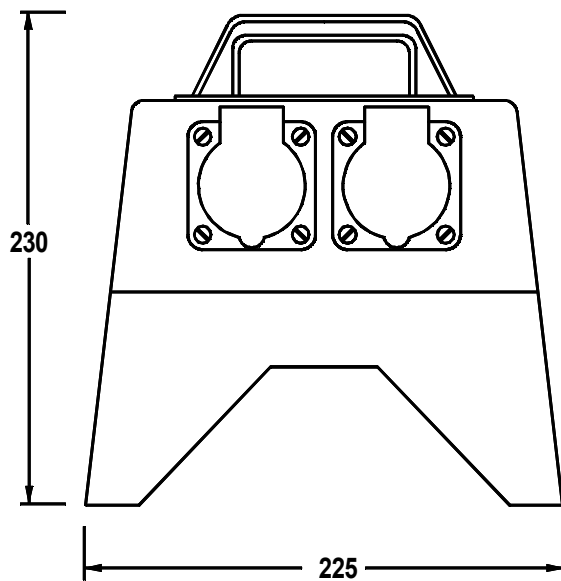

RS Pro Datasheet

Stock No: 1237382

110V 4 OUTLET SPLITTER BOX

INPUT	55/0/55V 50 Hz
INPUT CABLE	5Mts 2.5mm ARTIC GRADE
INPUT PLUG	110V 16A TO BSEN60309
OUTPUT SOCKETS	4x110V - 16A TO BSEN60309
ENCLOSURE	YELLOW GRP
IP RATING	IP44