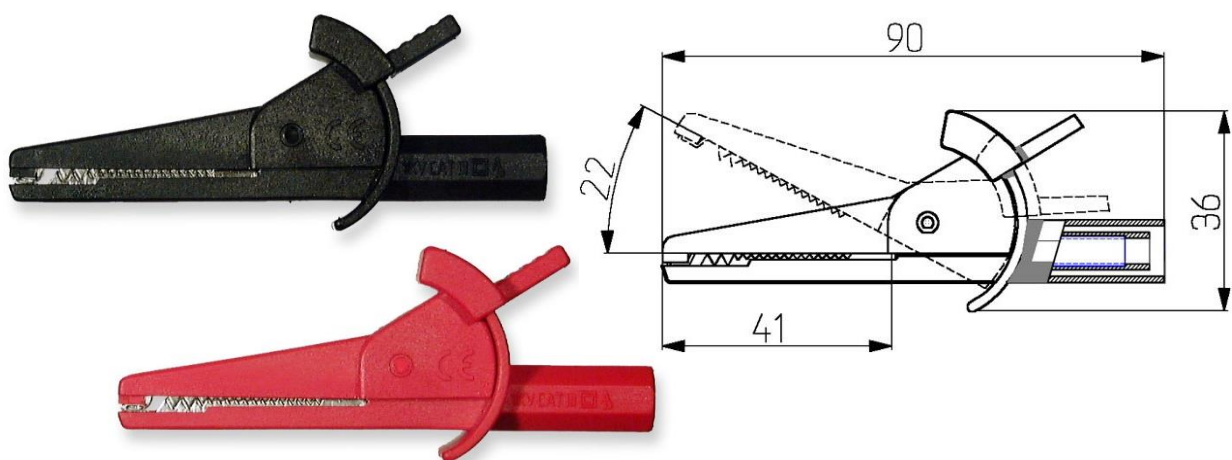

ENGLISH

Datasheet

RS PRO 1000V Crocodile Clips

Stock No: 125-3740

Product Details

These RS PRO Fully insulated crocodile clips are a perfect accessory to any standard 4mm shrouded or un-shrouded test lead.

The metal teeth of the clips allow you to connect them to your electrical circuit while their plastic shell provides excellent insulation.

Specification

Voltage:	1000 Volts AC & DC
Current Rating:	30A
Safety Category:	CAT III
Minimum Operating Temperature:	-20°C
Maximum Operating Temperature:	+70°C