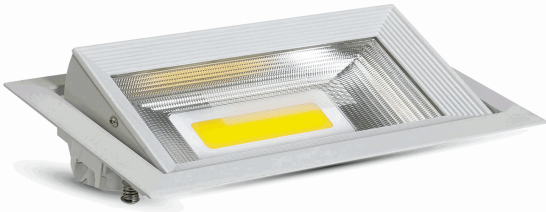

LED Downlights

VT-2930

HIGHLIGHTS :

WATTS

30

LUMINOUS

2450

EQ. WATTS

NA

BEAM ANGLE

99

Item No	: VT-2930
SKU Code	: 1289
Watts	: 30
Voltage	: AC:220-264V, 50/60Hz
Lumen(lm)	: 2450
Color Temperature	: 6000K
Beam Angle	: 99
PF	: >0.9
LED Chip Type	: COB
CRI	: >80
Energy rating label	: A+
Certification	: EMC,LVD,ROHS
IP Rating Protection Class	: IP20

Body type	: Die Casting Material
Dimmable	: No
Life Time	: 20,000 HOURS
Operation Temperature	: -20~45'C
EAN code	: 3800157619646
Packing details	: 20
Unit cbm	: 0

PRODUCT FEATURES

- Innumerable styles & Elegant appearance
- Non-Flickering
- No UV Radiation
- Premium Quality Power Driver with lowest power factor saver & high RA
- Varied finishes with strong die cast Aluminium body
- Residences, Showrooms, Hotels & Boutiques etc.