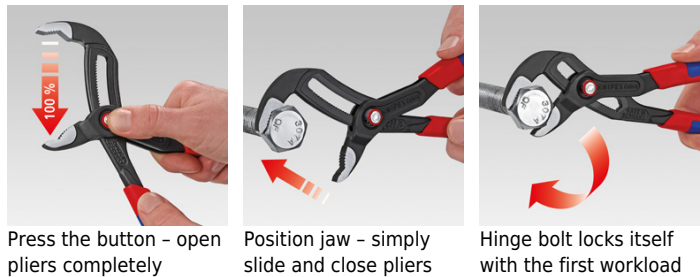

technical change and errors excepted

Spare Parts

Article No.	EAN	
87 29 250		Range of spare parts adjustment for 87 2. 250