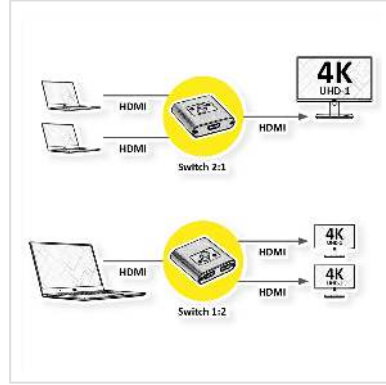

# ROLINE Bi-Directional HDMI Switch 4K60, 2-way

<b>Product No.</b>	14.01.3573
<b>Manufacturer</b>	ROLINE
<b>Manufacturer No.</b>	14.01.3573
<b>EAN (single piece)</b>	7630049621985

**roline**  
Designed for Professionals

**2160p**  
UHD-1

**4K**

**3D**  
capable

- Manual bidirectional HDMI switch for connecting different devices (e.g. DVD, Blu-ray player) with HDMI port.
- Manual select push button to alternate between application modes
- Possible applications:
  - 2x inputs to one output (2 to 1): Up to 2 different HDMI devices can be connected to a monitor, TV or projector, by pushing the button.
  - 1x input to two outputs (1 to 2): One HDMI device can be connected to up to 2 screens.
- A simultaneous output to multiple screens is not possible.
- Connectors:
  - Application 1  
Input: 2 x HDMI  
Output: 1 x HDMI
  - Application 2  
Input: 1 x HDMI  
Output: 2 x HDMI
- Supports HDR
- HDMI port selection by button

- Resolution up to 3840 x 2160 (4K) 60 Hz (depending on the system and the connected hardware)
- No external power supply needed
- Plastic housing
- Colour: black
- Dual LEDs to display status
- Dimensions (LxWxH): 82 x 62 x 17 mm

### Technical specifications

Manufacturer	ROLINE
Product group	Splitters and selectors
Product type	HDMI-Video-Switch
Colour	black
Scope of delivery	HDMI Switch
Interface	HDMI
Inputs	2
Outputs	1
Video input	2x HDMI F
Video output	1x HDMI F
Max. resolution (nom.)	3840x2160@60Hz (4K2K)
Max. resolution	3840 x 2160 @60Hz (4K, UHD-1)
Weight	46.6 g
Height of packaging (single piece)	10 mm
Width of packaging (single piece)	50 mm
Depth of packaging (single piece)	50 mm
Package weight (single piece)	0.08 kg