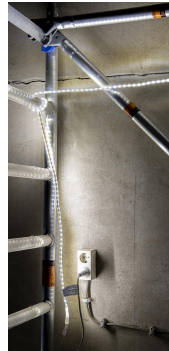

**RoBust LED Rope 5M 5W/m 380lm/m 4000K IP65**

Article number 145637

BAI RoBust LED Rope 5 meter 5W/m 380lm/m 4000K 120° IP65 12x6mm + Power Cable 1.5 meter with built-in AC/DC adapter and glue & endcap

The Robust LED Rope is part of the Bailey Robust work lighting series. It is a robust rope light of 5 meters to illuminate construction sites and yards and to secure the walkways and work paths. This Class II rope light is water resistant (IP65) and can take a beating because it is cast in silicone. With 60 Epistar LEDs per meter (380 lumens per meter), the Rope gives 120° cold light (4000K). Supplied with a 230V power supply with a built-in AC/DC adapter and 1.5 meter power cable. Mounting clips are available (item 145378). The Rope is easy to shorten by using standard PVC glue (not included) and end cap (also available separately with article numbers 145377 and 145376). Suitable for ambient temperatures from -20°C to +40°C.

**General ETIM properties**

ETIM group	Luminaires
ETIM class	Light ribbon-/hose/-strip
Name	145637
Brand	Bailey
Productseries	Work lighting
Product type	LED RoBust Rope