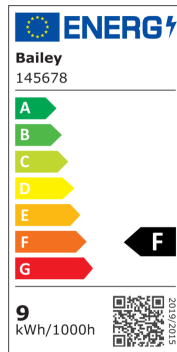

LED Ecobasic A60 E27 DIM 8.5W (60W) 806lm 827 Opal

Article number 145678

BAI Ecobasic LED GLS A60 E27 8.5W 2700K Opal 806lm (60W) Dimmable 230-240V 200° 60x110mm LED-lamp

Because these low-budget lamps are very durable due to their low consumption and long lifespan, they are both ECOlogical and ECONomic. This version of the Ecobasic is dimmable. Use the correct LED dimmer. Ambient temperature range: -15°C to +40°C.

General ETIM properties

ETIM group	Lamps
ETIM class	LED-lamp/Multi-LED
Name	145678
Brand	Bailey
Productseries	Ecobasic LED bulb
Product type	A60 DIM

ETIM specifications

IFTTT support available	No
Compatible with Amazon Alexa	No
Compatible with Google Assistant	No
Compatible with Apple HomeKit	No
Photobiological safety according to EN 62471	RG1
With remote control	No
Remote operation possible	No
Average nominal lifespan [h]	15000
Weighted energy consumption in 1000 hours [kWh]	9
Min. number of switching cycles	15000
Energy efficiency class	F
Lamp designation	A-type
Degree of protection (IP)	IP20
Length [mm]	110
Diameter [mm]	60
Dimmable	Yes
Colour consistency (McAdam ellipse)	SDCM6
Beam angle [°]	200 - 200
Colour housing	White
Colour temperature [K]	2700 - 2700
Colour	White
Socket	E27
Colour of light according to EN 12464-1	Warm white <3300 K
Type of glass/cover	Opal
Filament lamp	No
Lamp shape	Pear-shape
Colour rendering index CRI	80-89
Lamp efficacy [lm/W]	90
Luminous flux [lm]	806 - 806
Voltage type	AC
Lamp power [W]	8.5 - 8.5
Power factor	0.7
Nominal current [mA]	50 - 50
Nominal voltage [V]	220 - 240