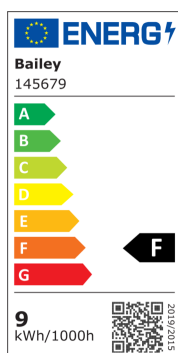

LED Ecobasic A60 E27 DIM 8.5W (60W) 806lm 840 Opal

Article number 145679

BAI Ecobasic LED GLS A60 E27 8.5W 4000K Opal 806lm (60W) Dimmable 230-240V 200° 60x110mm LED-lamp

Because these low-budget lamps are very durable due to their low consumption and long lifespan, they are both ECOlogical and ECONomic. This version of the Ecobasic is dimmable. Use the correct LED dimmer. Ambient temperature range: -15°C to +40°C.

General ETIM properties

ETIM group	Lamps
ETIM class	LED-lamp/Multi-LED
Name	145679
Brand	Bailey
Productseries	Ecobasic LED bulb
Product type	A60 DIM

ETIM specifications

IFTTT support available	No
Compatible with Amazon Alexa	No
Compatible with Google Assistant	No
Compatible with Apple HomeKit	No
Photobiological safety according to EN 62471	RG1
With remote control	No
Remote operation possible	No
Average nominal lifespan [h]	15000
Weighted energy consumption in 1000 hours [kWh]	9
Min. number of switching cycles	15000
Energy efficiency class	F
Lamp designation	A-type
Degree of protection (IP)	IP20
Length [mm]	110
Diameter [mm]	60
Dimmable	Yes
Colour consistency (McAdam ellipse)	SDCM6
Beam angle [°]	200 - 200
Colour housing	White
Colour temperature [K]	4000 - 4000
Colour	White
Socket	E27
Colour of light according to EN 12464-1	Neutral white 3300-5300 K
Type of glass/cover	Opal
Filament lamp	No
Lamp shape	Pear-shape
Colour rendering index CRI	80-89
Lamp efficacy [lm/W]	90
Luminous flux [lm]	806 - 806
Voltage type	AC
Lamp power [W]	8.5 - 8.5
Power factor	0.7
Nominal current [mA]	50 - 50
Nominal voltage [V]	220 - 240