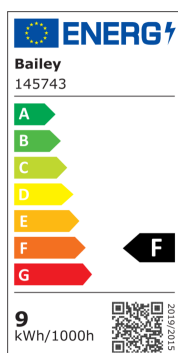

LED Ecoplus Night Sensor A60 E27 9W (60W) 820lm 827

Article number 145743

BAI Ecoplus LED Sensor GLS E27 9W (60W) 820lm 2700K Opal 230V-240V 200°
60x108mm Day / Night Lux Sensor LED-lamp

LED lamp with a day/night sensor. The lamp has a sensor that reacts to the light (not on artificial light). At dusk (< 15 lux), the lamp switches on and as soon as the light reappears, the lamp goes into sleep mode. You can therefore just leave the lamp "on" and never have to think again "would I have left the lamps on"? This makes this LED lamp even more energy efficient and sustainable than it already is.

General ETIM properties

ETIM group	Lamps
ETIM class	LED-lamp/Multi-LED
Name	145743
Brand	Bailey
Productseries	Ecoplus LED
Product type	A60 Sensor

ETIM specifications

IFTTT support available	No
Compatible with Amazon Alexa	No
Compatible with Google Assistant	No
Compatible with Apple HomeKit	No
Photobiological safety according to EN 62471	RG0
With remote control	No
Remote operation possible	No
Average nominal lifespan [h]	20000
Weighted energy consumption in 1000 hours [kWh]	9
Min. number of switching cycles	10000
Energy efficiency class	F
Lamp designation	A-type
Degree of protection (IP)	IP20
Length [mm]	108
Diameter [mm]	60
Dimmable	No
Colour consistency (McAdam ellipse)	SDCM6
Beam angle [°]	200 - 200
Colour housing	White
Colour temperature [K]	2700 - 2700
Colour	White
Socket	E27
Colour of light according to EN 12464-1	Warm white <3300 K
Type of glass/cover	Opal
Filament lamp	No
Lamp shape	Pear-shape
Colour rendering index CRI	80-89
Lamp efficacy [lm/W]	91
Luminous flux [lm]	820 - 820
Voltage type	AC
Lamp power [W]	9 - 9
Power factor	0.5
Nominal current [mA]	73 - 73
Nominal voltage [V]	220 - 240