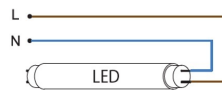

T5 AC Wiring diagram - Single ended

General ETIM properties

| | |
|---------------|--------------------|
| ETIM group | Lamps |
| ETIM class | LED-lamp/Multi-LED |
| Name | 145761 |
| Brand | Bailey |
| Productseries | Ecobasic LED tube |
| Product type | T5 AC |

ETIM specifications

| | |
|---|------------------------|
| IFTTT support available | No |
| Compatible with Amazon Alexa | No |
| Compatible with Google Assistant | No |
| Compatible with Apple HomeKit | No |
| Photobiological safety according to EN 62471 | RG0 |
| With remote control | No |
| Remote operation possible | No |
| Average nominal lifespan [h] | 40000 |
| Weighted energy consumption in 1000 hours [kWh] | 14 |
| Min. number of switching cycles | 15000 |
| Energy efficiency class | D |
| Lamp designation | Other |
| Energy Efficiency Index (EEI) | 90 |
| Degree of protection (IP) | IP20 |
| Length [mm] | 549 |
| Diameter [mm] | 16 |
| Dimmable | No |
| Colour consistency (McAdam ellipse) | SDCM5 |
| Beam angle [°] | 270 - 270 |
| Colour housing | White |
| Colour temperature [K] | 6500 - 6500 |
| Colour | White |
| Socket | G5 |
| Colour of light according to EN 12464-1 | Daylight white >5300 K |
| Type of glass/cover | Opal |
| Filament lamp | No |
| Lamp shape | Tube, double-ended |
| Colour rendering index CRI | 80-89 |
| Lamp efficacy [lm/W] | 150 |
| Luminous flux [lm] | 2100 - 2100 |
| Voltage type | AC |
| Lamp power [W] | 14 - 14 |
| Power factor | 0.9 |
| Nominal current [mA] | 68 - 68 |
| Nominal voltage [V] | 120 - 240 |