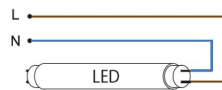

T5 AC Wiring diagram - Single ended

General ETIM properties

ETIM group	Lamps
ETIM class	LED-lamp/Multi-LED
Name	145763
Brand	Bailey
Productseries	Ecobasic LED tube
Product type	T5 AC