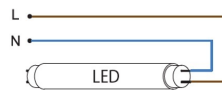

LED Ecobasic T5 AC 1449 G5 25W (39/49W) 3750lm HO 865

Article number 145764

BAI Ecobasic T5 AC LED Tube 16x1449mm G5 25W (35/49W) 6500K HO 3750lm Glass 270° Direct 120V-130V 230V-240V AC Input LED-lamp

LED T5 tubes for operation on mains voltage with which existing fixtures can be upgraded to LED quickly and easily. Installation: Connect directly to the mains. Not suitable for use with conventional and / or electronic control gear. Ambient temperature range: -20°C to +50°C.

T5 AC Wiring diagram - Single ended

General ETIM properties

ETIM group	Lamps
ETIM class	LED-lamp/Multi-LED
Name	145764
Brand	Bailey
Productseries	Ecobasic LED tube
Product type	T5 AC

ETIM specifications

IFTTT support available	No
Compatible with Amazon Alexa	No
Compatible with Google Assistant	No
Compatible with Apple HomeKit	No
Photobiological safety according to EN 62471	RG0
With remote control	No
Remote operation possible	No
Average nominal lifespan [h]	40000
Weighted energy consumption in 1000 hours [kWh]	25
Min. number of switching cycles	15000
Energy efficiency class	D
Lamp designation	Other
Energy Efficiency Index (EEI)	90
Degree of protection (IP)	IP20
Length [mm]	1449
Diameter [mm]	16
Dimmable	No
Colour consistency (McAdam ellipse)	SDCM5
Beam angle [°]	270 - 270
Colour housing	White
Colour temperature [K]	6500 - 6500
Colour	White
Socket	G5
Colour of light according to EN 12464-1	Daylight white >5300 K
Type of glass/cover	Opal
Filament lamp	No
Lamp shape	Tube, double-ended
Colour rendering index CRI	80-89
Lamp efficacy [lm/W]	150
Luminous flux [lm]	3750 - 3750
Voltage type	AC
Lamp power [W]	25 - 25
Power factor	0.9
Nominal current [mA]	121 - 121
Nominal voltage [V]	120 - 240