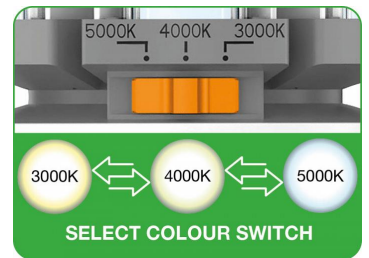

LED Corn Switch E40 80W-120W 10800-17400lm 3000K-5000K

Article number 145792

BAI LED Corn Switch E40 3CCT 80W=10800lm 100W=14000lm 120W=17400lm 3000K 4000K 5000K 100V-260V 360° 130x285mm IP64 120V-130V 230V-240V DISCONNECT BALLAST

ledcorn

General ETIM properties

ETIM group	Lamps
ETIM class	LED-lamp/Multi-LED
Name	145792
Brand	Bailey
Productseries	LED Corn
Product type	Switch

ETIM specifications

Nominal voltage [V]	100 - 260
Nominal current [mA]	1333 - 1333
Power factor	0.9
Lamp power [W]	80 - 120
Voltage type	AC
Luminous flux [lm]	10800 - 17400
Lamp efficacy [lm/W]	145
Colour rendering index CRI	80-89
Lamp shape	Tube, single-ended
Filament lamp	No
Type of glass/cover	Clear
Colour of light according to EN 12464-1	Neutral white 3300-5300 K
Socket	E40
Colour	White
Colour temperature [K]	3000 - 5000
Colour housing	White
Beam angle [°]	360 - 360
Colour consistency (McAdam ellipse)	SDCM4
Dimmable	No
Diameter [mm]	130
Length [mm]	285
Degree of protection (IP)	IP64
Lamp designation	Other
Energy efficiency class	D
Min. number of switching cycles	12000
Weighted energy consumption in 1000 hours [kWh]	120
Average nominal lifespan [h]	50000
Remote operation possible	No
With remote control	No
Photobiological safety according to EN 62471	RG0
Compatible with Apple HomeKit	No
Compatible with Google Assistant	No
Compatible with Amazon Alexa	No
IFTTT support available	No