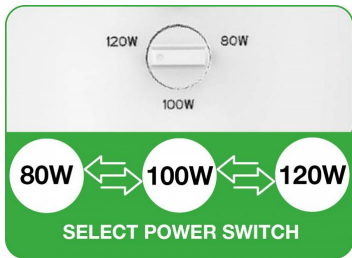

Sustainability is not only about replacing old light sources with a more energy-efficient version, but also about reusing existing fixtures. It is even more sustainable when 9 different versions are combined in 1 product. This saves on transport and storage. The special thing about the Switch series is that by simply adjusting a switch, the power (80W, 100W or 120W) and the light color can change (3000K, 4000K or 5000K). That's Smart and Green Thinking. Installation: disconnect the ballast before use. AC 100-260V 50/60Hz. Burning position: universal. Only suitable for temperatures up to 45°C inside the fixture. The LED light source can quickly malfunction due to overheating. Therefore not suitable for use in tight fixtures or fixtures where the reflector is close to the LED Corn. Recommended to remove glass or cover from the fixture.

ledcorn

General ETIM properties

ETIM group	Lamps
ETIM class	LED-lamp/Multi-LED
Name	145792
Brand	Bailey
Productseries	LED Corn
Product type	Switch

ETIM specifications

Nominal voltage [V]	100 - 260
Nominal current [mA]	1333 - 1333
Power factor	0.9
Lamp power [W]	80 - 120
Voltage type	AC
Luminous flux [lm]	10800 - 17400
Lamp efficacy [lm/W]	145
Colour rendering index CRI	80-89
Lamp shape	Tube, single-ended
Filament lamp	No
Type of glass/cover	Clear
Colour of light according to EN 12464-1	Neutral white 3300-5300 K
Socket	E40
Colour	White
Colour temperature [K]	3000 - 5000
Colour housing	White
Beam angle [°]	360 - 360
Colour consistency (McAdam ellipse)	SDCM4
Dimmable	No
Diameter [mm]	130
Length [mm]	285
Degree of protection (IP)	IP64
Lamp designation	Other
Energy efficiency class	D
Min. number of switching cycles	12000
Weighted energy consumption in 1000 hours [kWh]	120
Average nominal lifespan [h]	50000
Remote operation possible	No
With remote control	No
Photobiological safety according to EN 62471	RG0
Compatible with Apple HomeKit	No
Compatible with Google Assistant	No
Compatible with Amazon Alexa	No
IFTTT support available	No