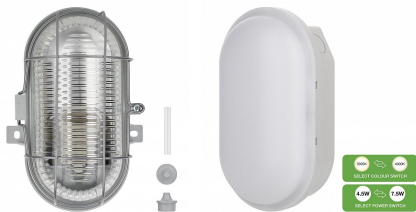

Protection class	II
Luminaire with limited surface temperature, sign "D"	No
Suitable for emergency lighting	No
Emergency power supply integrated	No
With movement sensor	No
With light sensor	No
Covering of the luminaire with thermally insulating material possible	No
With air slots	No
Filament test according to IEC 60695-2-11	None
Suitable for lamp power [W]	60 - 60
Max. system power [W]	60
Constant light output (CLO)	No
Width [mm]	125
Height/depth [mm]	115
Length [mm]	170
Type of wiring	Suitable for through wiring
Number of poles	2
Conductor cross section [mm²]	1.5
Connection type	Screwed terminal
Colour temperature adjustable	No
Luminous flux adjustable	No
Beam angle adjustable	No
Operation by Bluetooth	No
Compatible with Apple HomeKit	No
Compatible with Google Assistant	No
Compatible with Amazon Alexa	No
IFTTT support available	No

Alternative articles

145970

RoBust Bulkhead E27
Oval L Grey IP44 Max
100W

146041

LED Bulkhead Switch
4.5W-7.5W 420-750lm
830-840 Oval Grey