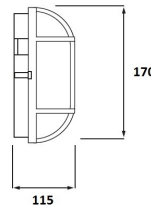

RoBust Bulkhead E27 Oval S Grey IP44 Max 60W

Article number 145969

BAI Bulkhead RoBust E27 Oval S Grey IP44 IK06 Outdoor Max 60W CLII
170x125x115mm Two cable entries Bulleye / Bullseye

The nostalgic lamp is back from never having been away. Tis ageless bulkhead, bulleye, bully as it is often called is made with a grey housing. Since it is rated IP44 this timeless fixture can both be used indoor and outdoor. It can both be mounted on wall and ceiling. The prismatic tempered glass is protected by a metal basket. The RoBust is supplied without a light source (Max 60W incandescent bulb) and without a cable, but the RoBust has a cable entry on both sides of the fixture.