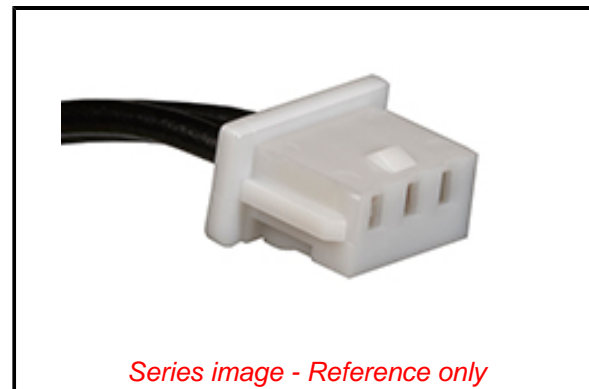

PLEASE CHECK WWW.MOLEX.COM FOR LATEST PART INFORMATION

Part Number: [0151340302](#)
Status: **Active**
Overview: [PicoBlade Connector System](#)
Description: PicoBlade-to-PicoBlade Off-the-Shelf (OTS) Cable Assembly, Single Row, 150.00mm Length, 3 Circuits, Natural

Documents:

[3D Model](#) [RoHS Certificate of Compliance (PDF)](#)
[Drawing (PDF)](#) [Product Literature (PDF)](#)

General

Product Family	Cable Assemblies
Series	15134
Application	Signal, Wire-to-Board, Wire-to-Wire
Assembly Configuration	Dual Ended Connectors
Connector to Connector	PicoBlade-to-PicoBlade
Overmolded	No
Overview	PicoBlade Connector System
Product Literature Order No	987651-6143
Product Name	PicoBlade
Type	Discrete Wire Assembly
UPC	889056870795

Physical

Cable Length	150.00mm
Circuits (Loaded)	3
Color - Resin	Natural
Gender	Female-Female
Lock to Mating Part	Yes
Material - Metal	Phosphor Bronze
Material - Plating Mating	Tin
Material - Plating Termination	Tin
Material - Resin	Polyester
Net Weight	0.900/g
Number of Rows	1
Packaging Type	Bag
Pitch - Mating Interface	1.25mm
Plating min - Mating	0.889µm
Plating min - Termination	0.914µm
Single Ended	No
Termination Interface: Style	Crimp or Compression
Wire Insulation Diameter	0.90mm
Wire Size AWG	28
Wire/Cable Type	UL 1061

Electrical

Current - Maximum per Contact	1.0A
Voltage - Maximum	125V

Material Info

Reference - Drawing Numbers

Sales Drawing	2012341355-000

Series image - Reference only

EU ELV

Not Relevant

EU RoHS

Compliant

REACH SVHC

Not Contained Per
-ED/88/2018 (15
January 2019)

Halogen-Free

Status

Not Low-Halogen

For more information, please visit [Contact US](#)

China ROHS

ELV

RoHS Phthalates

China RoHS

Green Image

Not Relevant

Not Contained

Search Parts in this Series

[15134 Series](#)

Mates With

PicoBlade Header [53261](#) , [53047](#) , [53398](#) ,
[53048](#)
PicoBlade Plug Housing [51047](#)