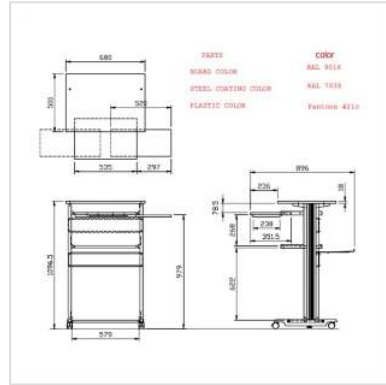

ROLINE PC Standing Workstation

Product No.	17.02.1545
Manufacturer	ROLINE
Manufacturer No.	17.02.1545
EAN (single piece)	7611990146796

roline[®]
Designed for Professionals

- Stable metal/plastic frame
- Load bearing capacity: up to 40 kg
- Top shelf (WxD: 68 x 50 cm) for monitor etc.
- Slide-out keyboard shelf (WxD: 53.5 x 35 cm) with mouse surface (28 x 23 cm)
- Slide-out shelf (WxD: 53.5 x 35 cm) which can be used for printers
- Floor level shelf (WxD: 57.9 x 31.5 cm)
- Up to 40kg load bearing capacity
- Mobile via 4 wheels, 2 of which can be locked
- Colour:
frame: light grey
surface: white
surface border: grey
- Dimensions (HxWxD): 110 x 68 x 54 cm

Technical specifications

Manufacturer	ROLINE
Product group	Furniture
Product type	PC workstation
Colour	grey
Weight	26 kg
height	110 cm
width	68 cm

depth	54 cm
width table top	68 cm
depth table top	50 cm