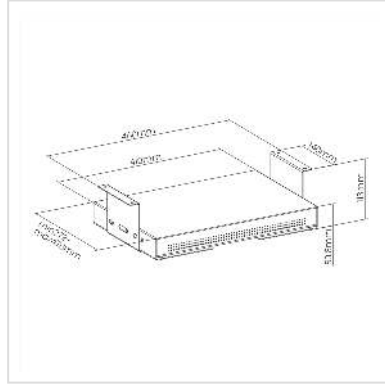

ROLINE Underdesk Mount Storage Drawer with Shelf

Product No.	17.03.0115
Manufacturer	ROLINE
Manufacturer No.	17.03.0115
EAN (single piece)	7630049627796

The ultra-slim design offers a large storage space that keeps notes, phones, laptops and more within reach without affecting legroom. The shelf above the drawer creates additional storage space for laptops, tablets and more. The perfect organizational accessory for any desk!

- Heavy-duty steel construction provides extra strength and durability
- Under-Desk Installation saves valuable desk space and also keeps CPUs free from dust
- Suitable for a lot of types of thin clients, small CPUs and more
- Ultra-slim design
- Smooth Sliding Mechanism: opens and shuts quietly
- Can be fixed under your desktop using the supplied fixings screws
- 4x mounting screws and ears included

Specifications:

- Material: Steel
- Color: Matte Black
- Dimensions: 410/460 x 272 ~ 470 x 113 mm (16.1/18.1" x 10.7"~18.5" x 4.4")
- Weight Capacity: 8 kg
- Track Travel: 200 mm (7.9")
- Suggested Desktop Thickness: $\geq 18\text{mm}$ ($\geq 0.71\text{"}$)
- Storage for: Tablet, Mobile Phone, Mouse, Headphone

Technical specifications

Manufacturer	ROLINE
Product group	office furniture

Product type	CPU Holders
Colour	black
Load capacity	8 kg
Material group	metal
Height	113 mm
Width	460 mm
Depth	272 mm
Weight	3920 g
Height of packaging (single piece)	50 mm
Width of packaging (single piece)	460 mm
Depth of packaging (single piece)	310 mm
Package weight (single piece)	4 kg