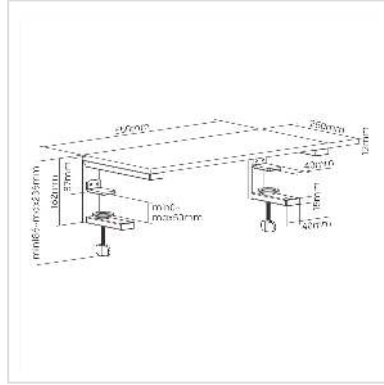

# ROLINE Large Size Versatile Desktop Riser

<b>Product No.</b>	17.03.0116
<b>Manufacturer</b>	ROLINE
<b>Manufacturer No.</b>	17.03.0116
<b>EAN (single piece)</b>	7630049627802

**This space-saving desktop riser is ready to end any crowded desktop by providing more storage space with three ways to install: side clamp, top clamp and freestanding. Load capacity of up to 20 kg!**

- Three ways to install: side clamp, top clamp and freestanding
- Space-saving design for additional work space on the desk
- Raise your monitor to the most comfortable viewing position
- Solid steel feet provide strong support
- Max. weight capacity: 20 kg
- Material: Stainless steel, particle board
- Recommended surface thickness: 12mm
- Dimensions: 550 x 250 x 186 - 236 mm

## Technical specifications

Manufacturer	ROLINE
Product group	LCD-Monitor arms
Product type	Monitor stand
Colour	black
Load capacity	20 kg
Height adjustable	Yes
Height	236 mm
Width	550 mm

---

Depth	250 mm
-------	--------

Weight	3280 g
--------	--------

Height of packaging (single piece)	50 mm
---------------------------------------	-------

Width of packaging (single piece)	280 mm
--------------------------------------	--------