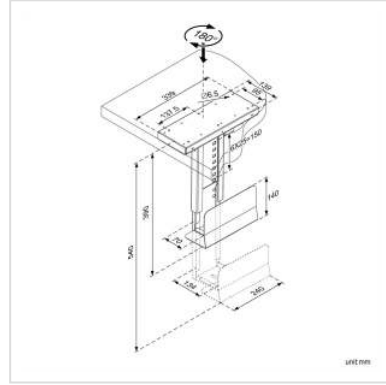

# ROLINE PC Holder, extendable, with rotation function

<b>Product No.</b>	17.03.1185
<b>Manufacturer</b>	ROLINE
<b>Manufacturer No.</b>	17.03.1185
<b>EAN (single piece)</b>	7611990179596

- Under desk PC Holder telescopic and swiveling
- Stable steel construction
- To be fixed under your desk

## Technical specifications

Manufacturer	ROLINE
Product group	LCD-Monitor arms
Product type	PC Holder
Colour	black
Load capacity	10 kg
Quantity of pivots	1
Fixing	under your desk
Maximal arm length	Height max 390-540mm
Adjustments	Mechanical
Technical particularity	Width 70-134mm